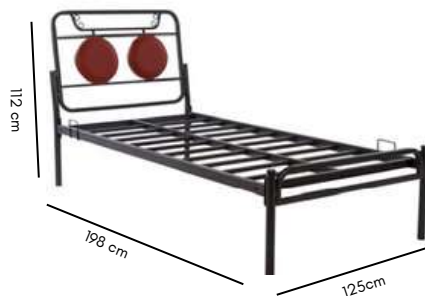

Colors: Charcoal Graphite Chocolate Mulberry Cappuccino Ivory