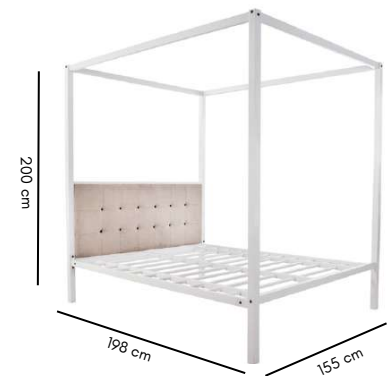

Colours : Charcoal

Graphite

Chocolate

Mulberry

Cappuccino

Ivory