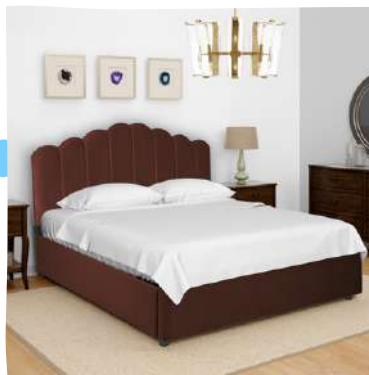

Harmony

**Fully upholstered
bed in premium velvet**

Harmony is designed with elegance and sophisticated grace, standing out for its vigorous and sturdy built. This bed invites you to an immersive experience.

Dimensions: Queen : 212L x 160W x 130H cm
King : 212L x 190W x 130H cm

FK DB 3282

FK DB 5061