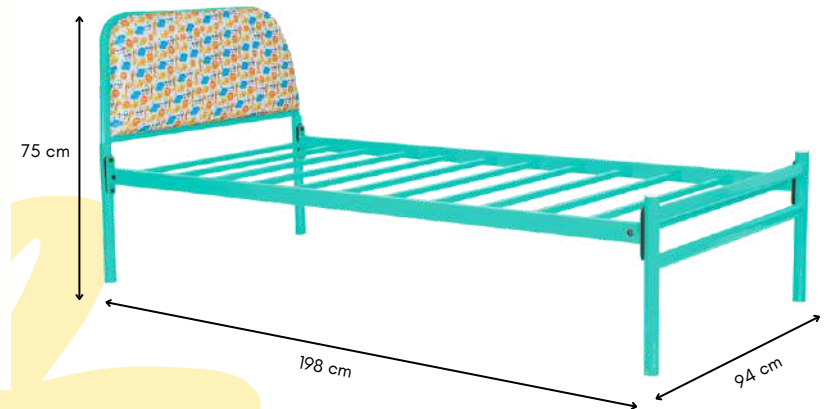

Dimensions: 198L x 98W x 75H cm

Plane design

Boat design

Frolic

FK SB 2314

Changeable Cushion bed

The frolic bed adds a touch of fun and charm to bedtime. It's one of a kind headboard design allows one to change it's cover when one gets bored and tada!

It changes into a new bed for a new night of comfortable and gleeful sleep.

Dimensions: 198L x 94W x 75H cm

Step 1

Remove the cushion

Step 2

Change the cover

Step 3

Put the cushion back on