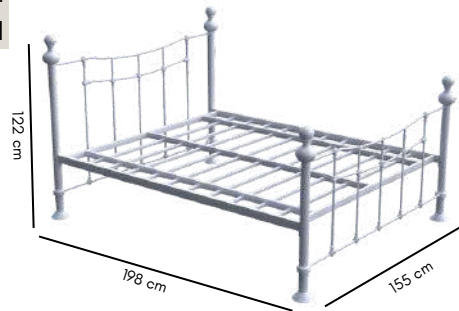

Colours : Charcoal Graphite Chocolate Mulberry Cappuccino Ivory