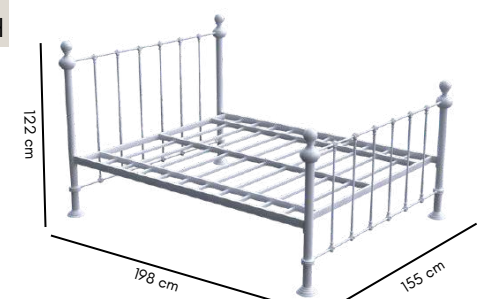

Colours : Charcoal

Graphite

Chocolate

Mulberry

Cappuccino

Ivory