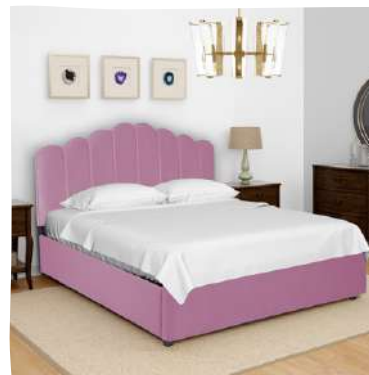

Harmony

**Fully upholstered
bed in premium velvet**

Harmony is designed with elegance and sophisticated grace, standing out for its vigorous and sturdy built. This bed invites you to an immersive experience.

Dimensions: Queen : 212L x 160W x 130H cm
King : 212L x 190W x 130H cm

FK DB 3282

FK DB 5061