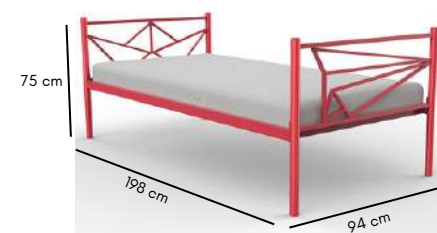

Dimensions: 198L x 98W x 75H cm

Plane design

Boat design

Frolic

FK SB 2314

Changeable Cushion bed

The frolic bed adds a touch of fun and charm to bedtime. It's one of a kind headboard design allows one to change it's cover when one gets bored and tada!