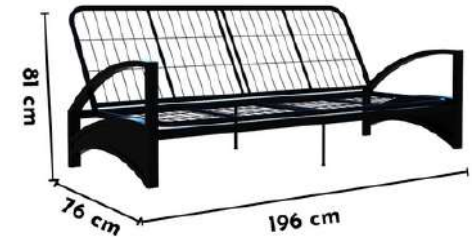

Colors:

Charcoal

Graphite

Chocolate

Mulberry

Cappuccino

Ivory