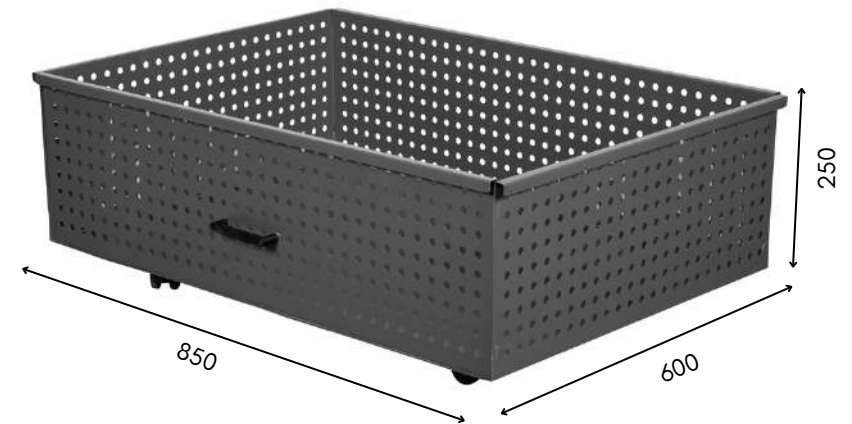

Color swatch

Ivory

Graphite

Charcoal

Chocolate