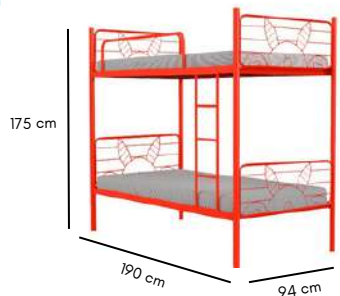

Colors:

Paris

Scarlet

Bumblebee

Pepsi

Ivory