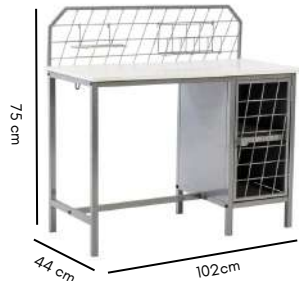

Mysa Study Table

FK ST 1217

With 'Mysa', the designer has mingled minimalism and an industrial look. It is a super functional study table with bottom storage and a metal grid with trays to take care of your books, photos, post-its and other knick-knacks.

Dimensions: 102L x 44W x 75H cm

Colors:

Charcoal

Graphite

Chocolate

Mulberry

Cappuccino

Ivory

Oblique Study Table

FK ST 1218

'Oblique Desk's slim proportions and simple design can fit into any kind of work/study space. It's got that play to it that gives it its style, class and sophistication, top to toe.

Dimensions: 105L x 47W x 75H cm