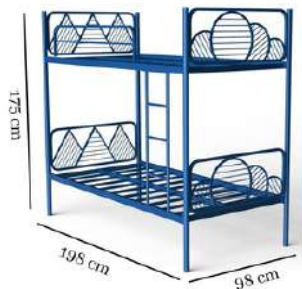

Origami Bunk Bed FK BB 6115

Inspired by paper planes and paper boats, the Origami bed is designed keeping in mind the fantasies of kids. When the kids outgrow the bunk bed, it can be used as two separate beds.

Dimensions: 198L x 98W x 175H cm