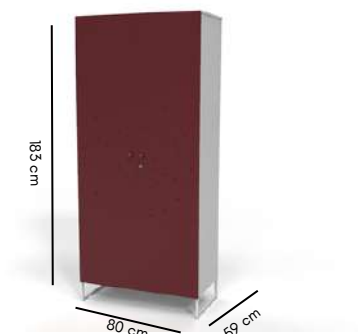

183 cm

80 cm

59 cm

Mulberry

Cappuccino

Ivory