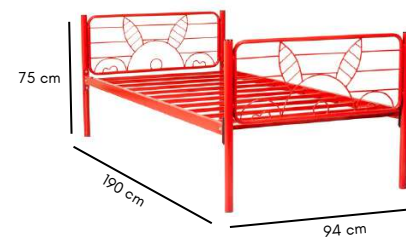

Bunny Bunk Bed

FK BB 6119

Inspired by children's loving nature towards animals, the Bunny bed is designed keeping in mind the fantasies of kids. When the kids outgrow the bunk bed, can be used as two separate beds.

Dimensions: 190L x 94W x 175H cm

Colors:

Paris

Scarlet

Bumblebee

Pepsi

Ivory

Bunny Single Bed

FK SB 2305

Bunny is an adorable bed with a vibrant color. The design is inspired from furry babies, the ears, nose and paws are crafted to have an adorable look. Bunny will be the center of attraction for your kids.

Dimensions: 190L x 94W x 75H cm