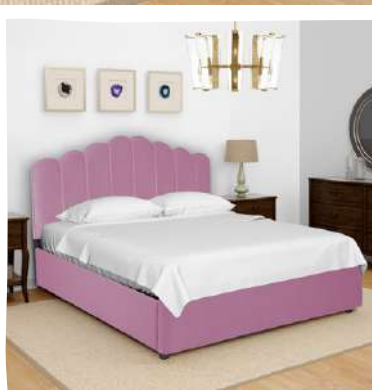

Hawaii

Fully upholstered bed in premium velvet

Ultra-pillowy tufting makes this bed a fantastic choice for those who like to sit up and read for a while before bedtime. This piece is upholstered in versatile grey velvet, finished with a winged headboard and solid birch legs.

Dimensions: Queen : 212L x 160W x 130H cm
King : 212L x 190W x 130H cm