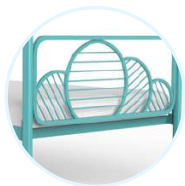

Clouds design