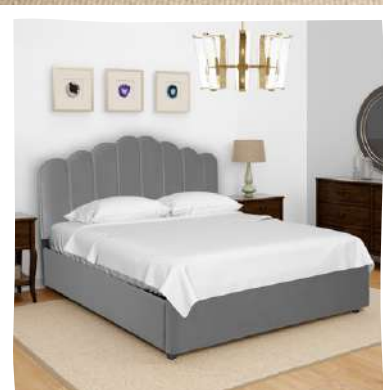

Hawaii

Fully upholstered bed in premium velvet

Ultra-pillowy tufting makes this bed a fantastic choice for those who like to sit up and read for a while before bedtime. This piece is upholstered in versatile grey velvet, finished with a winged headboard and solid birch legs.

Dimensions: Queen : 212L x 160W x 130H cm
King : 212L x 190W x 130H cm