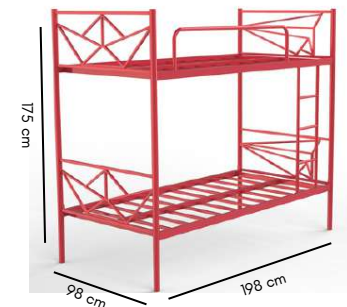

Colors: Paris Scarlet Bumblebee Pepsi Ivory