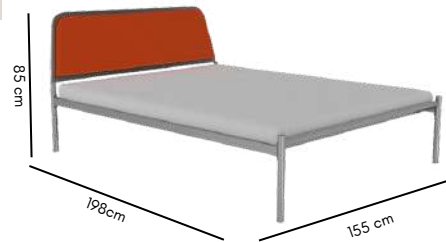

Dimensions: Queen : 198L x 155W x 85H
King : 198L x 185W x 85H

Cushioned headboard

Sleek design

Colours :  Charcoal  Graphite  Chocolate  Mulberry  Cappuccino  Ivory

Plush Bed

FK DB 3256Q - 4067K

Plush is a graceful imperial bed which gives you luxurious feel at your own bedroom. The chic fabrication of the headboard adds comfort and class to the modern lifestyle. Plush is a sturdy alluring metal bed.