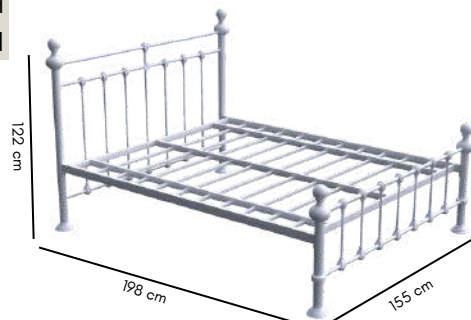

Colours : Charcoal

Graphite

Chocolate

Mulberry

Cappuccino

Ivory