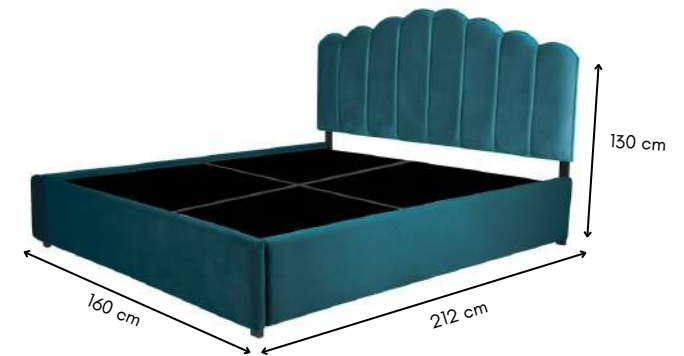

Harmony

**Fully upholstered
bed in premium velvet**

Harmony is designed with elegance and sophisticated grace, standing out for its vigorous and sturdy built. This bed invites you to an immersive experience.

Dimensions: Queen : 212L x 160W x 130H cm
King : 212L x 190W x 130H cm