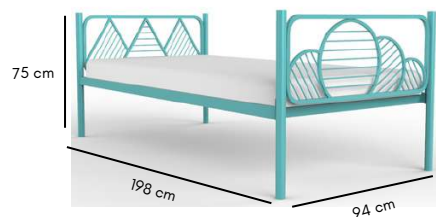

Colors:

Paris

Scarlet

Bumblebee

Pepsi

Ivory