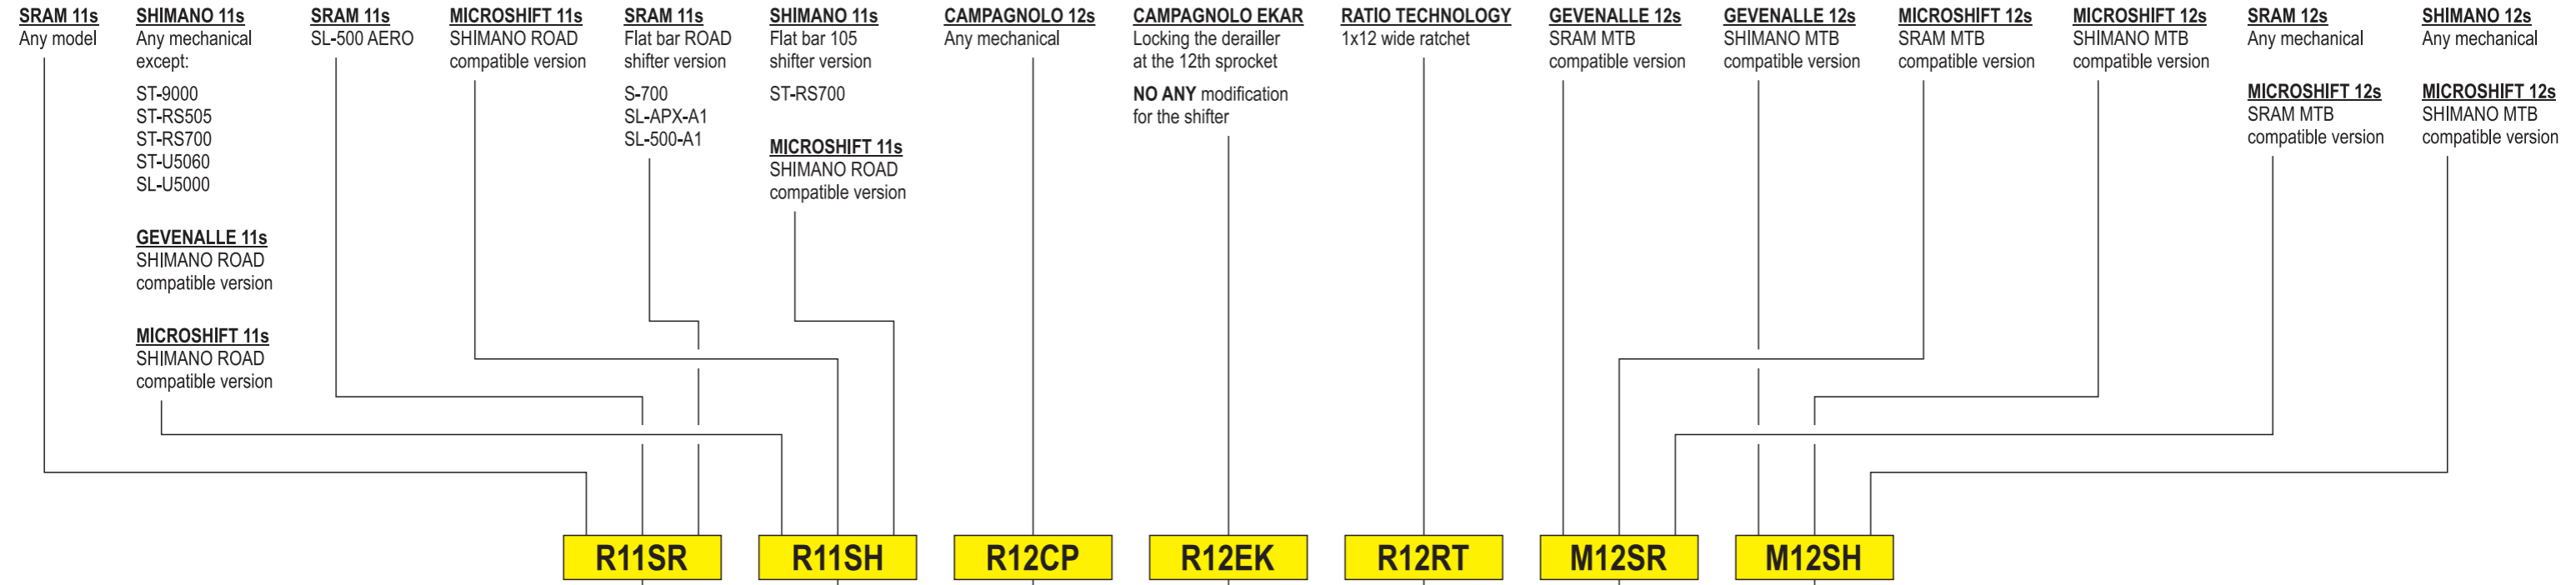

**11s  
DROP BAR  
SHIFTERS**

**11s  
BAR END  
SHIFTERS**

**11s  
FLAT BAR  
SHIFTERS**

**12s  
DROP BAR  
SHIFTERS**

**12s  
BAR END  
SHIFTERS**

**12s  
FLAT BAR  
SHIFTERS**

**CHAIN 11-12 speed**

ANY 11s SRAM chain model (for 11s cassettes)  
ANY 12s SRAM chain model (for 12s cassettes)  
NO ANY COMPATIBILITY WITH CAMPAGNOLO Chains

**CASSETTES 11-12 speed up to 42-46 teeth**

INGRID 46T10 11s cassette  
INGRID 44T11 12s cassette  
Any Sram or Shimano 11s compatible cassette  
NO ANY COMPATIBILITY WITH CAMPAGNOLO CASSETTES

**SHORT CAGE**

**RD1**

**CASSETTES 11-12 speed up to 48-52 teeth**

INGRID 48T10 12s cassette  
Any Sram or Shimano 12s compatible cassette  
NO ANY COMPATIBILITY WITH CAMPAGNOLO CASSETTES

**LONG CAGE**