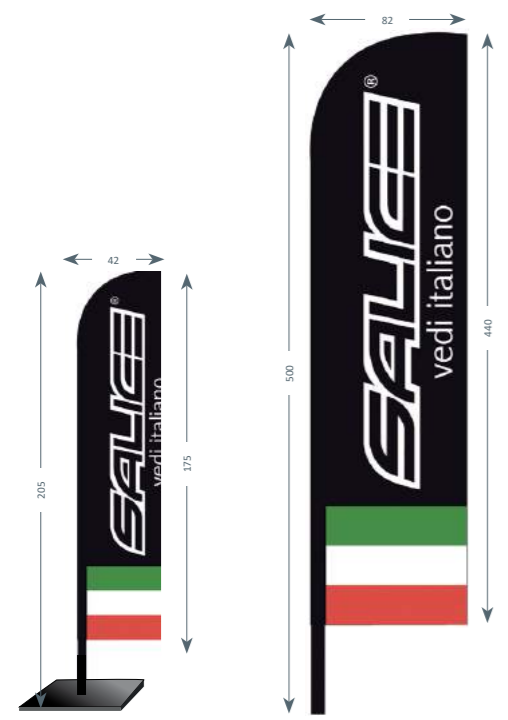

Allestimento: fino a 5 ganci casco per lato, fino a 12 mensole maschere o barra porta occhiali (14pz.) per lato
Setting up: up to 5 helmet hooks on each side, up to 12 goggles shelves or sunglasses bar (14 pcs) on each side

BANDIERE • FLAGS

ESPOSITORE DA TERRA MULTIUSO • MULTIUSE FLOOR DISPLAY

LENTI DI RICAMBIO SPARE LENS

RIC PC	POLICARBONATO	POLYCARBONATE LENS
RIC RW	SPECCHIATA RW	MIRROR LENS RW
RIC RWX	FOTOCROMATICA SPECCHIATA	MIRROR PHOTOCROMIC LENS
RIC CRX	FOTOCROMATICA	PHOTOCROMIC LENS
RIC P	POLARIZZATA	POLARIZED LENS
RIC RWP	POLARIZZATA SPECCHIATA	MIRROR POLARIZED LENS
RIC IR	IR-INFRAED	IR-INFRAED

ACCESSORI ACCESSORIES

ASTUCCIO IN TESSUTO 9X18cm	MICROFIBER POUCH 9X18cm
ASTUCCIO RIGIDO	HARD CASE
ASTUCCIO PER CASCO BIKE	POUCH FOR BIKE HELMETS