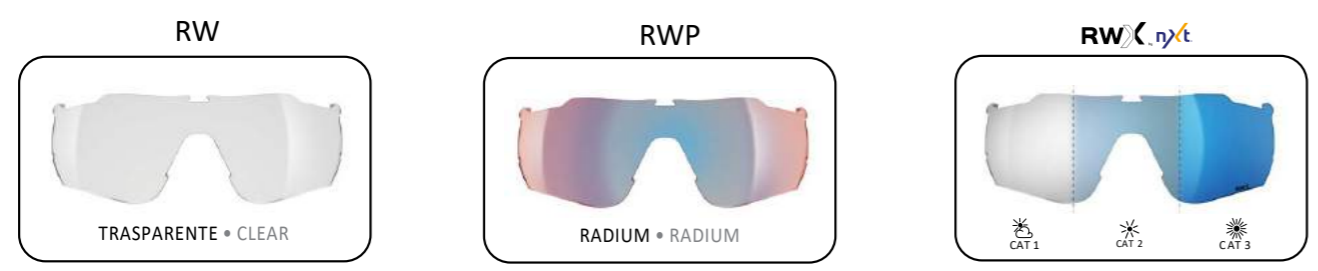

SECONDA LENTE - SPARE LENS

RW	CRISTALLO • RW ROSSO CRYSTAL • RW RED	CRISTALLO • RW BLU CRYSTAL • RW BLUE	CRISTALLO • RW NERO CRYSTAL • RW BLACK
RWP		POLARFLEX RWP	
RWX		RW next