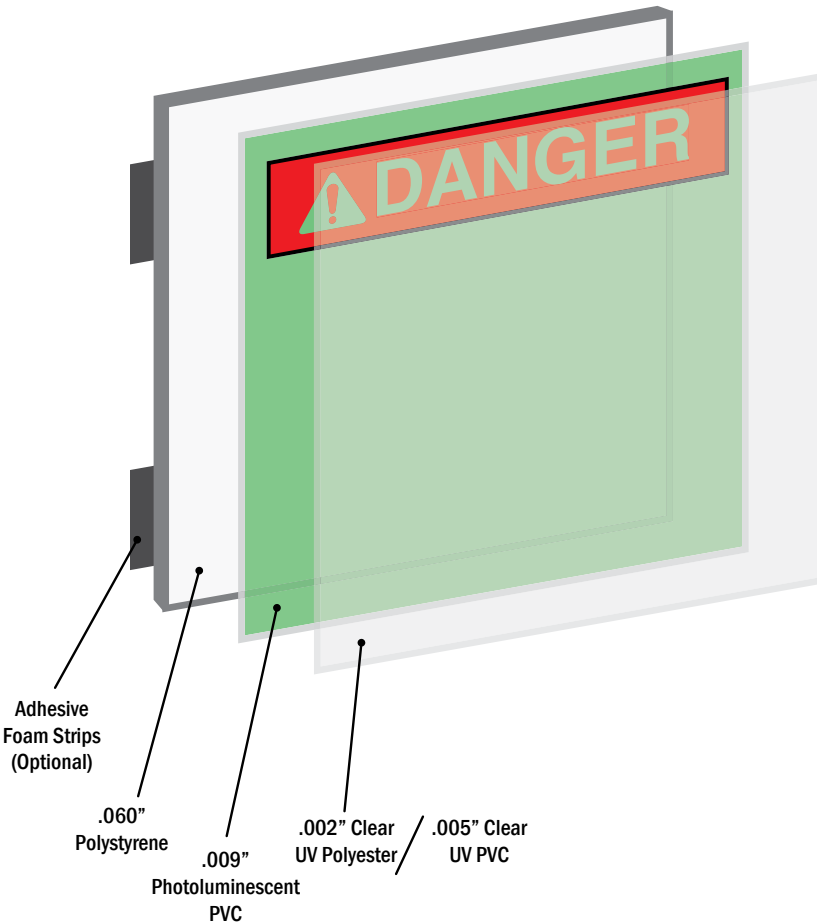

SECTION: _____

 PART: _____

PRODUCT SUBMITTAL DATA

CM650 Photoluminescent / Styrene Sign

CM650 Photoluminescent/Styrene Signs are great medium duty indoor/outdoor signs. Signs feature durable UV inks that hold up very well outdoors. The luminescent material gathers light and then emits it in total darkness for up to 8 hours. All signs are laminated with an overlamine that sheds UV, moisture, chemicals and abrasion. Available with holes or adhesive back

THICKNESS: .071"-.076"
GLOSS: 65 GARDNER UNITS
ABRASION RESISTANCE: EXCELLENT
CHEMICAL RESISTANCE: GOOD/EXCELLENT*
SERVICE TEMPERATURE: -40°F TO 180°F
AVE. OUTDOOR DURABILITY: 3-5+ YEARS
SHELF LIFE: INDEFINITE
 *Excellent with use of Polyester lamination