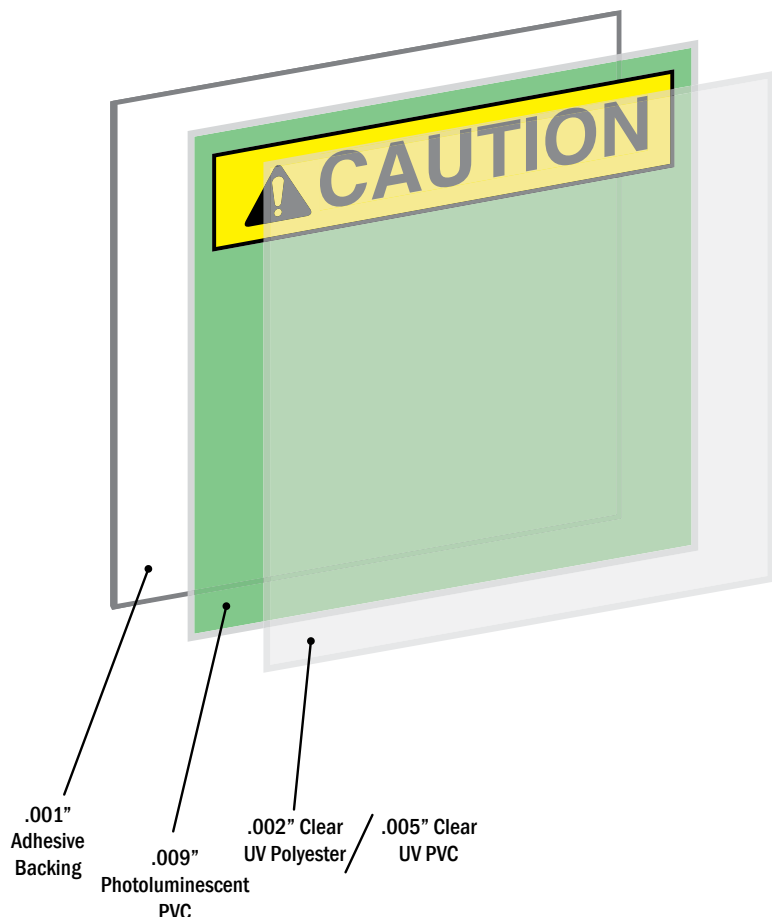

SECTION: _____

 PART: _____

PRODUCT SUBMITTAL DATA

CM500 Photoluminescent / Self-Stick Sign

CM500 Photoluminescent Self-Stick Signs are great light duty indoor/outdoor signs. Signs feature durable UV inks printed on durable .009" Photoluminescent PVC (vinyl) sheeting. Luminous vinyl collects available light and will emit it as a bright green glow for up to 8 hours in total darkness. Designed for direct application to clean, dry surfaces. All signs are laminated with an overlamine that sheds UV, moisture, chemicals and abrasion. Comes with full adhesive back for direct application.

THICKNESS: .012"-.017"
GLOSS: 65 GARDNER UNITS
ABRASION RESISTANCE: EXCELLENT
CHEMICAL RESISTANCE: GOOD/EXCELLENT*
SERVICE TEMPERATURE: -40°F TO 180°F
AVE. OUTDOOR DURABILITY: 3-5+ YEARS
SHELF LIFE: INDEFINITE
 *Excellent with use of Polyester lamination