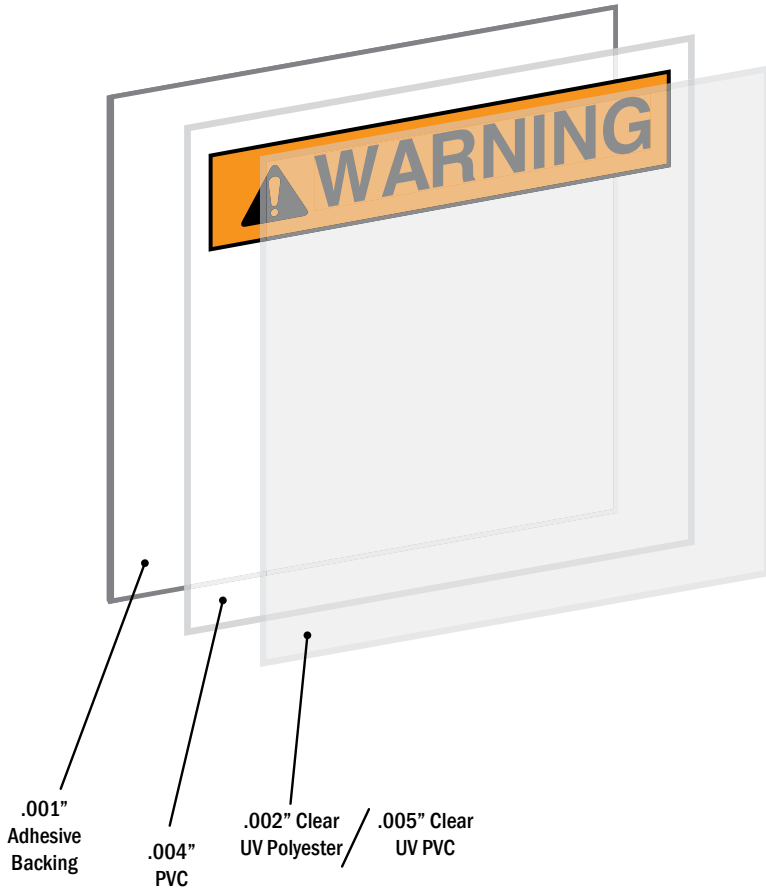

### CM400 PVC (vinyl) Self-Stick Sign

CM400 PVC (vinyl) Self-Stick Signs are great light duty indoor/outdoor signs. Signs feature durable UV inks printed on durable .004" PVC (vinyl) sheeting. Designed for direct application to clean, dry surfaces. All signs are laminated with an overlamine that sheds UV, moisture and abrasion. Comes with full adhesive back for direct application.