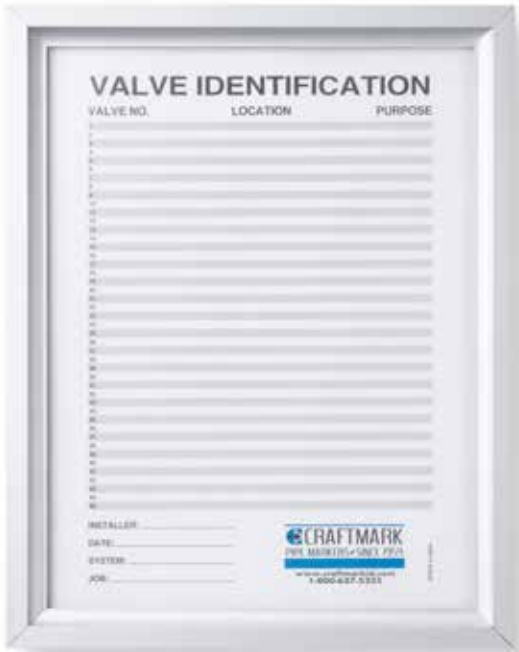

SECTION: _____

PART: _____

PRODUCT SUBMITTAL DATA

Aluminum Valve Chart Frame

DESCRIPTION: Rugged, anodized extruded aluminum valve chart from. Durable & easy to use. Each frame comes with preprinted chart that accommodates 45 tag entries. Chart comes complete with plastic lens for safety.

USE: To display valve information. Wall mountable.

SIZE: 9" x 12" frame holds a preprinted 8.5" x 11" valve chart.

PART#: 12554

DATE: ___ / ___ / ___

JOB: _____

CONTRACTOR: _____