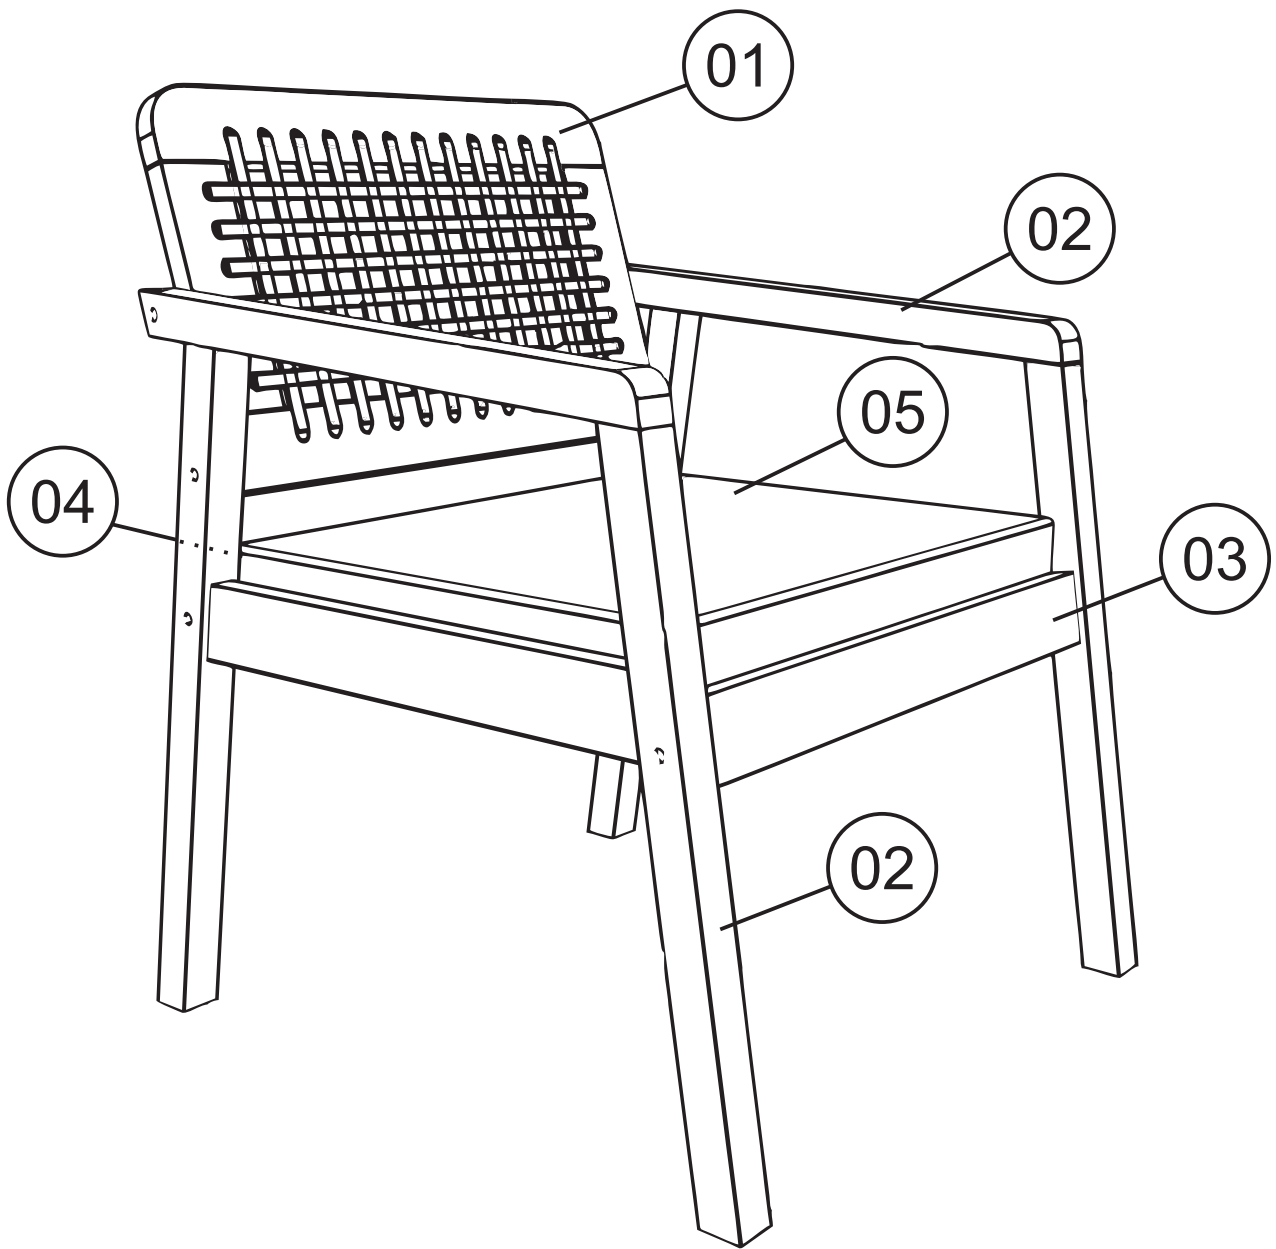

KRAVO_

URBAN DESIGN

ANICE

A

8x

B

14x

C