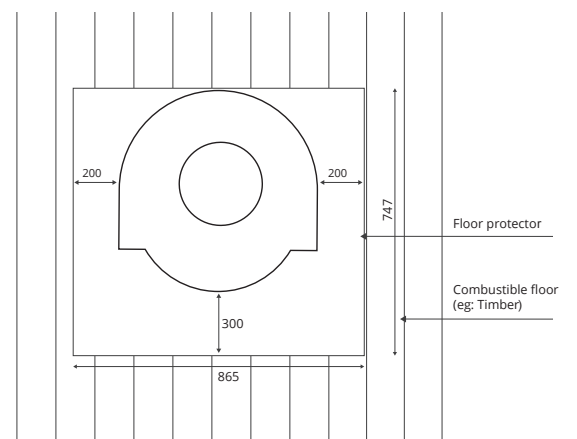

Installation Information

IMPORTANT: PLEASE REFER TO COMPREHENSIVE INSTALLATION INSTRUCTIONS PRIOR TO CONSTRUCTION AND INSTALLATION
DOWNLOAD FROM: www.thefireplace.co.nz