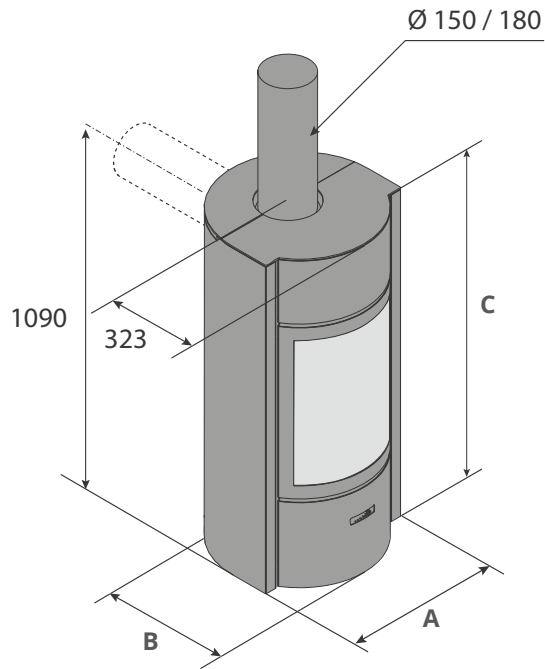

Product Specifications

(All dimensions in millimetres)

Model	10030010
Average Heat Output	Up to 10kW
Efficiency	67%
Emissions	1.1g/kg
Fuel Source	Wood
Weight	215kg

Product Dimensions

MODEL	A	B	C
STÜV 30	575	560	1230