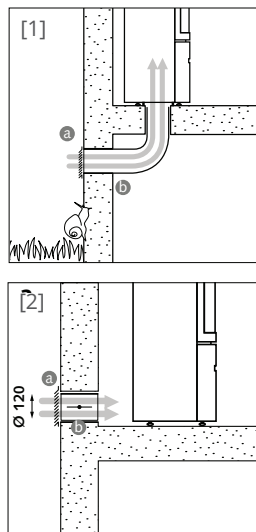

Product Specifications

(All dimensions in millimetres)

Model	10030010
Average Heat Output	Up to 10kW
Efficiency	67%
Emissions	1.1g/kg
Fuel Source	Wood
Weight	215kg

Product Dimensions

MODEL	A	B	C
STÜV 30	575	560	1230

The connection can be made below the stove [1] or at the back [2].

Round Floor Plate

Exclusive New Zealand Distributor

The Fireplace Ltd

12 Tawari Street, Mt Eden

Auckland 1024, New Zealand

Ph: 09 623 6990

Email: sales@thefireplace.co.nz