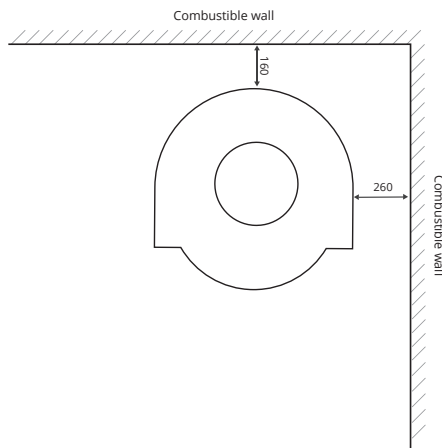

Installation Information

IMPORTANT: PLEASE REFER TO COMPREHENSIVE INSTALLATION INSTRUCTIONS PRIOR TO CONSTRUCTION AND INSTALLATION
DOWNLOAD FROM: www.thefireplace.co.nz