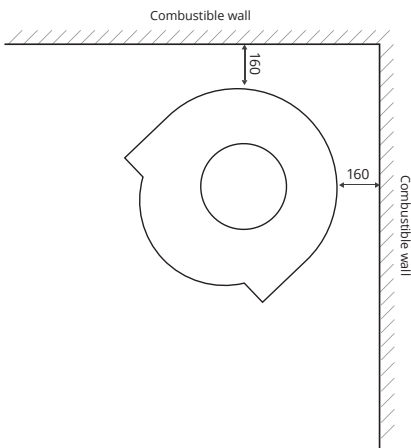

Installation Information

IMPORTANT: PLEASE REFER TO COMPREHENSIVE INSTALLATION INSTRUCTIONS PRIOR TO CONSTRUCTION AND INSTALLATION
DOWNLOAD FROM: www.thefireplace.co.nz