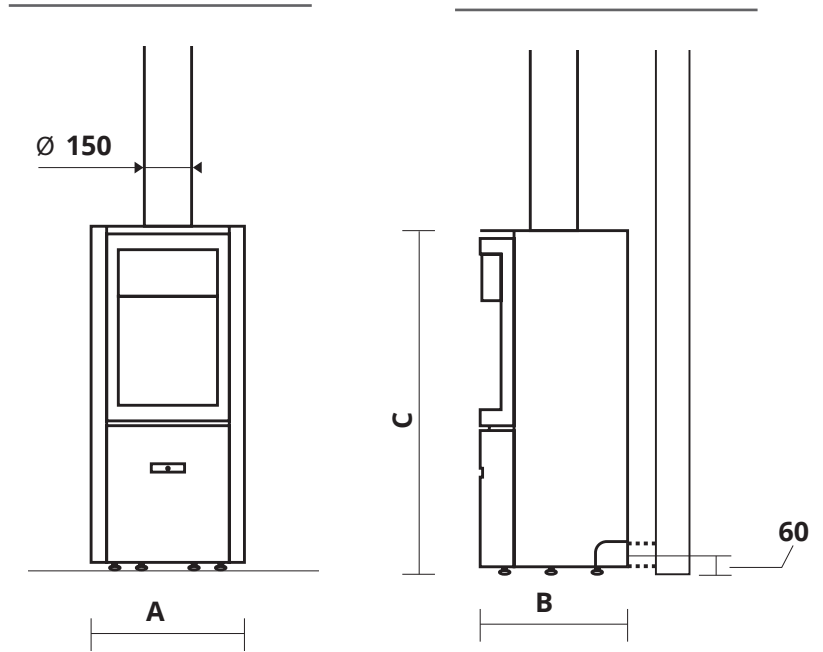

## Product Specifications

(All dimensions in millimetres)

Model	10030004
Average Heat Output	7kW
Efficiency	65%
Emissions	0.3g/kg
Fuel Source	Wood
Weight	114kg

## Product Dimensions

MODEL	A	B	C
STÜV 30 COMPACT RURAL	465	447	1040