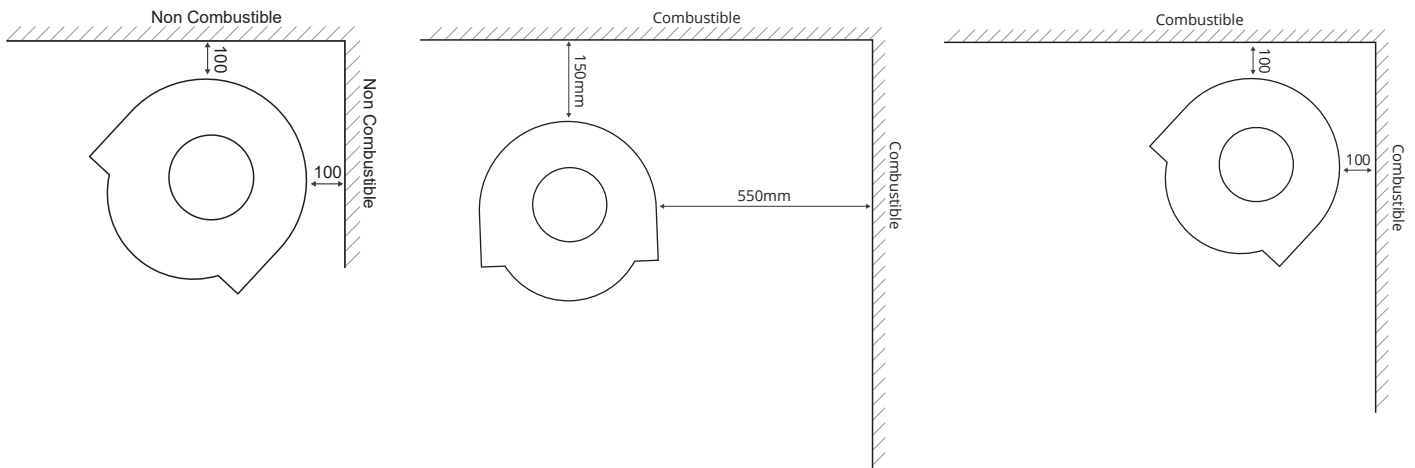

Installation Information

IMPORTANT: PLEASE REFER TO COMPREHENSIVE INSTALLATION INSTRUCTIONS PRIOR TO CONSTRUCTIONS AND INSTALLATION
DOWNLOAD FROM: www.thefireplace.co.nz