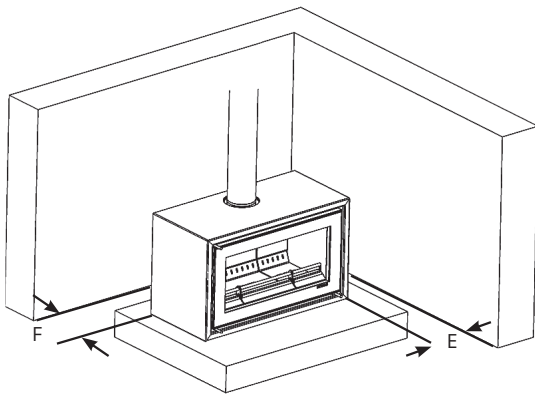

The Fireplace Ltd reserves the right to change all content contained herein and subject to change without notice.

Product Specifications

(All dimensions in millimetres)

Firebox Model #	726-181
Average Heat Output	15kW
Fuel Source	Wood
Weight	159kg

Dimensions	A	B	C	D	E	F	G
(mm)	1009	506	382	234	152	790	284

Installation Information

IMPORTANT: PLEASE REFER TO COMPREHENSIVE INSTALLATION INSTRUCTIONS PRIOR TO CONSTRUCTION AND INSTALLATION
 DOWNLOAD FROM: www.thefireplace.co.nz