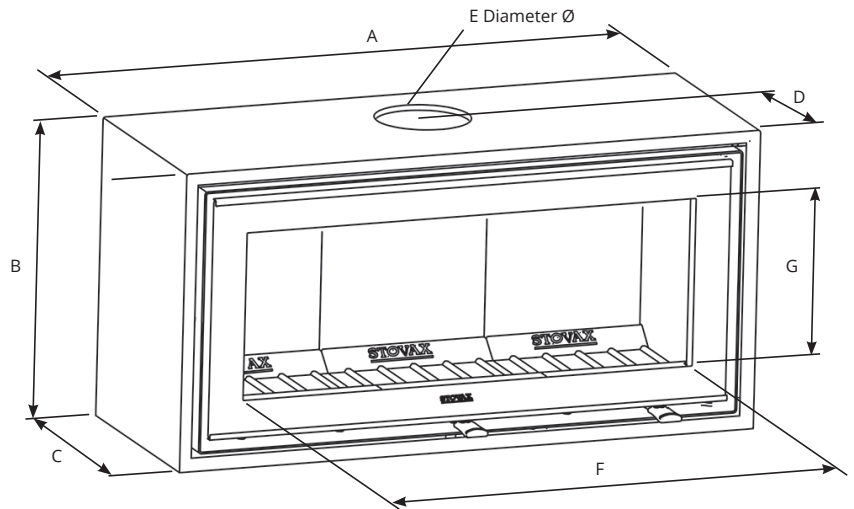

Dimensions	A	B	C	D	E	F	G
(mm)	1009	506	382	234	152	790	284

Installation Information

IMPORTANT: PLEASE REFER TO COMPREHENSIVE INSTALLATION INSTRUCTIONS PRIOR TO CONSTRUCTION AND INSTALLATION
 DOWNLOAD FROM: www.thefireplace.co.nz