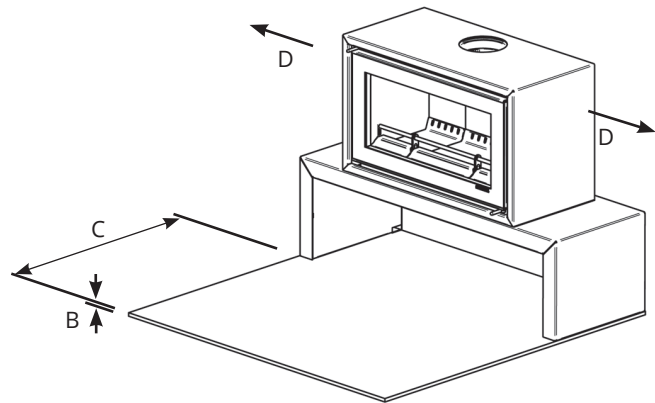

The Fireplace Ltd reserves the right to change all content contained herein and subject to change without notice.

Product Specifications

(All dimensions in millimetres)

Firebox Model #	726-181
Average Heat Output	15kW
Fuel Source	Wood
Weight	159kg

Dimensions	A	B	C	D	E	F	G
(mm)	1009	506	382	234	152	790	284

Installation Information

IMPORTANT: PLEASE REFER TO COMPREHENSIVE INSTALLATION INSTRUCTIONS PRIOR TO CONSTRUCTION AND INSTALLATION
 DOWNLOAD FROM: www.thefireplace.co.nz