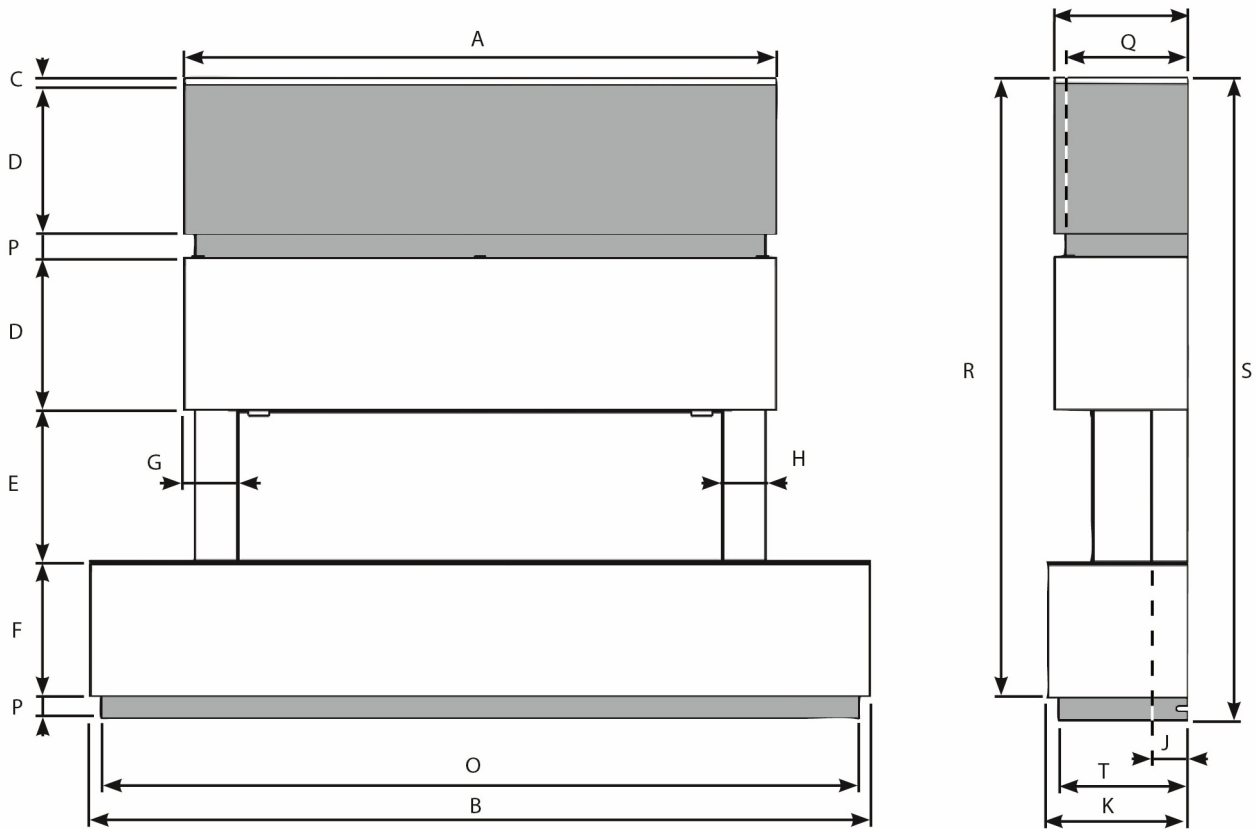

Fixing flat against a wall for a quick and easy installation, the Milazzo's modular design can be tailored to create a floating or floor-to-ceiling electric fire installation. Available in neutral white with black detailing to create a stunning centrepiece.

Key Features

-  Designed for stunning Avanti 110RW
-  Easy to install, a flat wall fix
-  Made of high quality steel
-  White modular sections and black detailing

Product Specifications

(All dimensions in millimetres)

Weight - 25kg

Milazzo Suite Dimensions

A	B	C	D	E	F	G	H	I	J	K	L	O	P	Q	R	S	T	U
1360	1790	6	350	346	311	124	100	305	85	320	126	1741	52	280	1415	1467	295	1232

IMPORTANT: PLEASE REFER TO COMPREHENSIVE INSTALLATION INSTRUCTIONS PRIOR TO CONSTRUCTION AND INSTALLATION
 DOWNLOAD FROM: www.thefireplace.co.nz