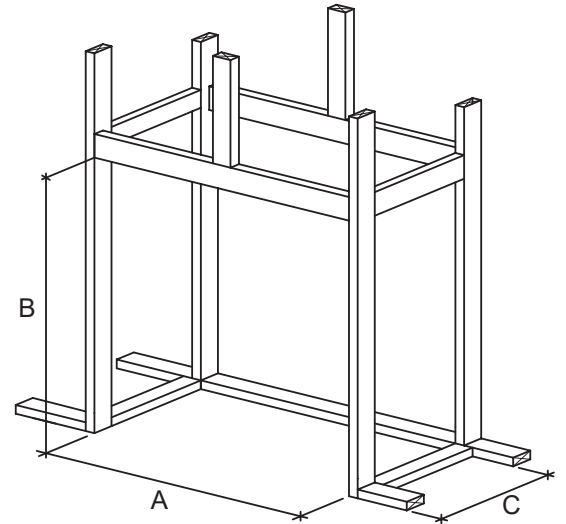

Product Dimensions

MODEL	A	A1	B	C	D	E	F
700	700	800	400	700	225/325	200	680
850	850	950	450	700	250/350	220	680
1050 LL	1050	1150	500	700	300/400	240	680
1050 U	1050	1150	500	800	300/400	240	780
1200	1200	1300	600	1020	400/500	400	1000
1500	1500	1600	600	1020	450/500	410	1000

Installation Information

IMPORTANT: PLEASE REFER TO COMPREHENSIVE INSTALLATION INSTRUCTIONS PRIOR TO CONSTRUCTION AND INSTALLATION
 DOWNLOAD FROM: www.thefireplace.co.nz

Timber Cavity Dimensions

DESCRIPTION	A	B	C
700	960	1200	525
850	1110	1200	560
1050 LL	1310	1350	610
1050 U	1310	1450	610
1200	1500	1620	785