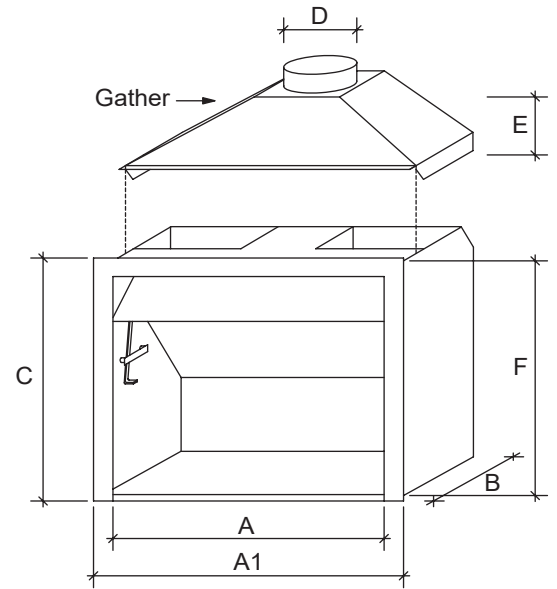

The Fireplace Ltd reserves the right to change all content contained herein and subject to change without notice.

Product Specifications

(All dimensions in millimetres)

Average Heat Output Up to 25kW

Fuel Source Wood

Product Dimensions

MODEL	A	A1	B	C	D	E	F
700	700	800	400	700	225/325	200	680
850	850	950	450	700	250/350	220	680
1050 LL	1050	1150	500	700	300/400	240	680
1050 U	1050	1150	500	800	300/400	240	780
1200	1200	1300	600	1020	400/500	400	1000
1500	1500	1600	600	1020	450/500	410	1000