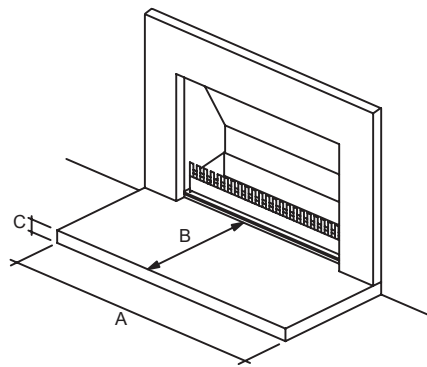

Product Dimensions

MODEL	A	A1	B	C	D	E	F
700	700	800	400	700	225/325	200	680
850	850	950	450	700	250/350	220	680
1050 LL	1050	1150	500	700	300/400	240	680
1050 U	1050	1150	500	800	300/400	240	780
1200	1200	1300	600	1020	400/500	400	1000
1500	1500	1600	600	1020	450/500	410	1000

Installation Information

IMPORTANT: PLEASE REFER TO COMPREHENSIVE INSTALLATION INSTRUCTIONS PRIOR TO CONSTRUCTION AND INSTALLATION
 DOWNLOAD FROM: www.thefireplace.co.nz

Timber Cavity Dimensions

DESCRIPTION	A	B	C
700	960	1200	525
850	1110	1200	560
1050 LL	1310	1350	610
1050 U	1310	1450	610
1200	1500	1620	785