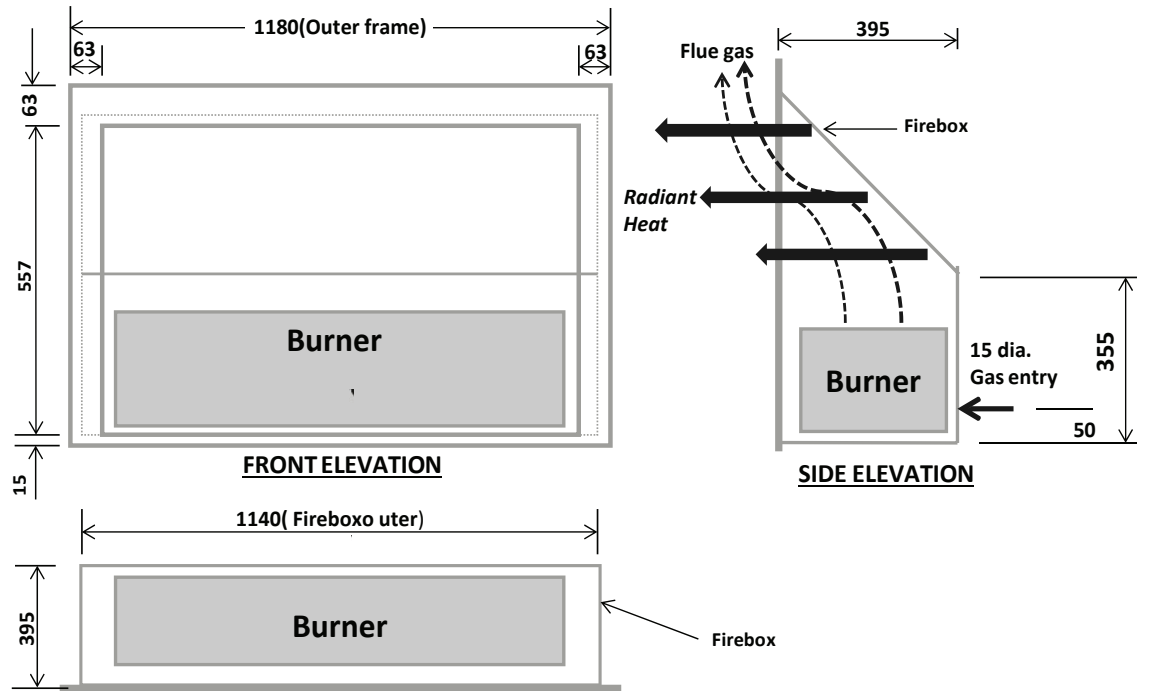

Product Specifications

(All dimensions in millimetres)

Fuel Source

Natural Gas / LPG

NOTE: MUST BE INSTALLED OUTSIDE IN A WELL VENTILATED SPACE

Installation Information

IMPORTANT: PLEASE REFER TO COMPREHENSIVE INSTALLATION INSTRUCTIONS PRIOR TO CONSTRUCTION AND INSTALLATION
DOWNLOAD FROM: www.thefireplace.co.nz