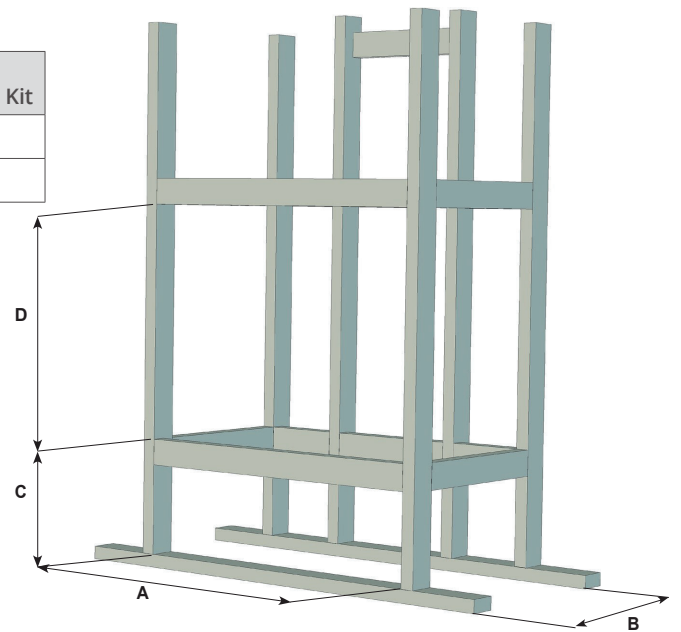

Cavity Information

IMPORTANT: PLEASE REFER TO COMPREHENSIVE INSTALLATION INSTRUCTIONS PRIOR TO CONSTRUCTION AND INSTALLATION
DOWNLOAD FROM: www.thefireplace.co.nz

MODEL	A	B	C	D	A* Cool Wall Kit	B* Cool Wall Kit
Studio 2	1045	395	150	947	1068	455
Studio 3	1435	395	150	947	1458	455

Note: *Cavity opening is larger when installing with a Cool Wall Kit

The Gazco Balanced Flue system offers installation flexibility

- Vertical termination
- Horizontal termination
- 45° and 90° bends