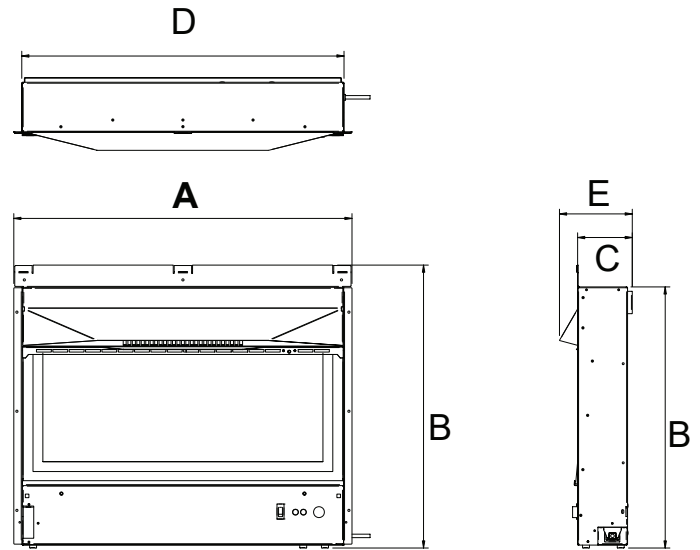

Product Specifications

(All dimensions in millimetres)

Heat Output Up to 2kW

Product dimensions

MODEL	A	B	C	D	E
Riva2 670	682	571	110	650	147

Installation Information

IMPORTANT: PLEASE REFER TO COMPREHENSIVE INSTALLATION INSTRUCTIONS PRIOR TO CONSTRUCTION AND INSTALLATION
DOWNLOAD FROM: www.thefireplace.co.nz