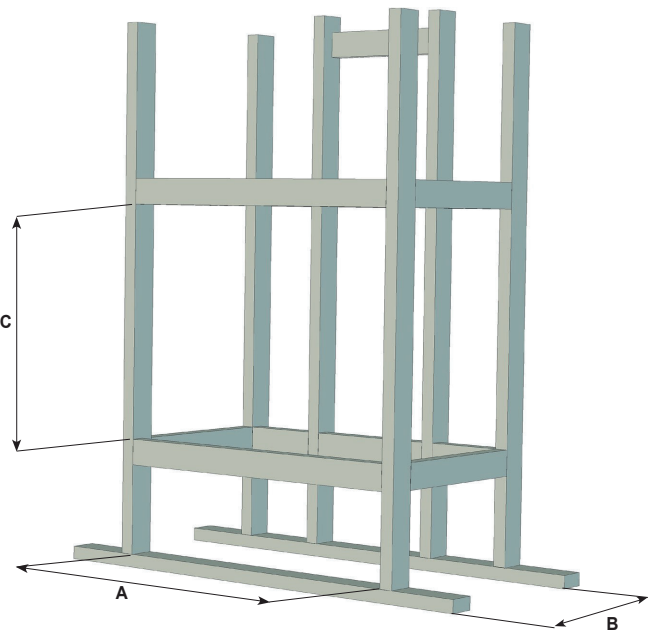

Gazco Reflex Riva2 600 with Designio 2 frame & black glass lining

Stylish versatility, a perfect retrofit.

The Gazco Riva2 600 offers magnificent flame visuals and impeccable styling in a truly versatile gas fireplace. The dimensions and flexible installation options make it ideal for retrofitting into an existing chimney cavity. Or install this fire into a newly constructed wall-cavity to complement the most contemporary of interior designs.

Cavity Information

IMPORTANT: PLEASE REFER TO COMPREHENSIVE INSTALLATION INSTRUCTIONS PRIOR TO CONSTRUCTION AND INSTALLATION
 DOWNLOAD FROM: www.thefireplace.co.nz

CAVITY OPENING	A	B	C
Timber Frameout (mm)	954	414	951
Masonry (mm)	674	350	564

Timber Framed: Cavity must be vented when installing into timber frame, (200cm²) top and bottom.

Conventional rigid flue 127mm only off the top of the appliance.

Masonry/Existing brick chimney: Flexi flue off the top of the appliance 127mm (5") or off the rear 178mm (7").

NOTE: If this appliance is fitted less than 150mm from the floor, then it will require a hearth to protect the floor. The hearth should have a minimum dimension of 12mm thick, projecting at least 300mm in front and 150mm either side of the appliance.