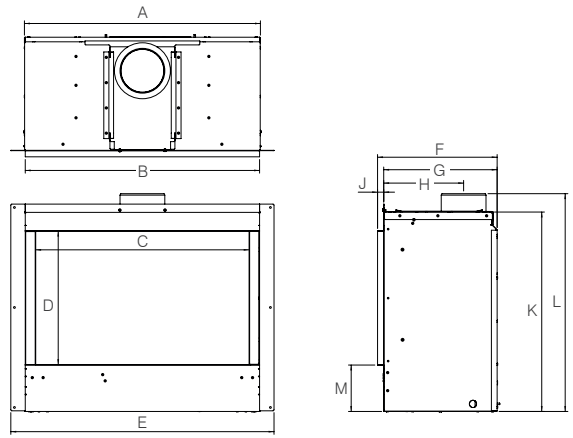

Product Specifications

(All dimensions in millimetres)

Heat Output	up to 5kW
Heating Efficiency	80%
Fuel Type	Natural Gas / LPG
Flue Type	Conventional or Flexi Flue (127mm/5")
Ignition	Battery Only