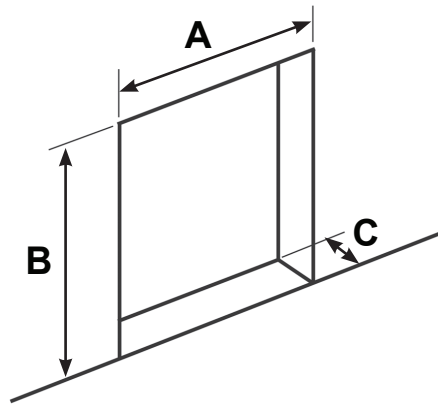

Product Specifications

(All dimensions in millimetres)

Heat Output Up to 2kW

Product dimensions

MODEL	A	B	C	D	E	F	G
Logic2	510	609	163	550	74	561	403

Installation Information

IMPORTANT: PLEASE REFER TO COMPREHENSIVE INSTALLATION INSTRUCTIONS PRIOR TO CONSTRUCTION AND INSTALLATION
 DOWNLOAD FROM: www.thefireplace.co.nz

Cavity Dimensions

Dimensions	MM
A	410
B	560
C	80

Options

Gazco Logic2 Arts with matt black front , brushed steel effect frame & optional Spacer Frame

Exclusive New Zealand Distributor

The Fireplace Ltd

12 Tawari Street, Mt Eden