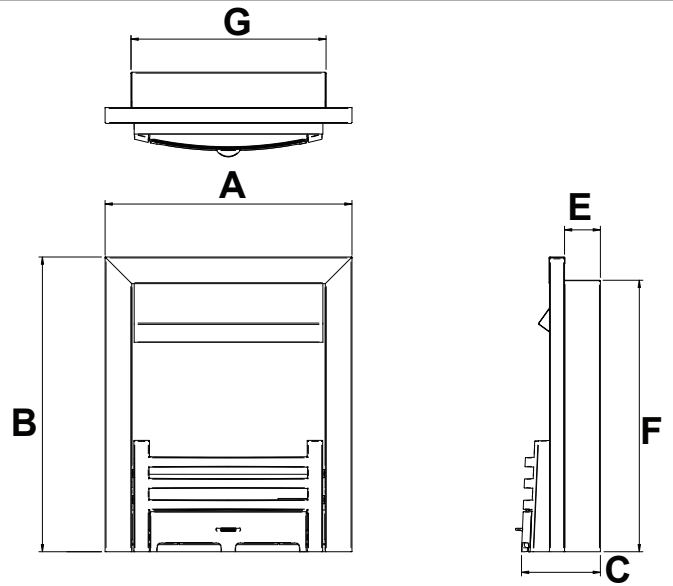

Product Specifications

(All dimensions in millimetres)

Heat Output Up to 2kW

Product dimensions

MODEL	A	B	C	D	E	F	G
Logic2	510	609	163	550	74	561	403

Installation Information

IMPORTANT: PLEASE REFER TO COMPREHENSIVE INSTALLATION INSTRUCTIONS PRIOR TO CONSTRUCTION AND INSTALLATION
 DOWNLOAD FROM: www.thefireplace.co.nz

Cavity Dimensions

Dimensions	MM
A	410
B	560
C	80

Options

Gazco Logic2 Arts with matt black front , brushed steel effect frame & optional Spacer Frame

Exclusive New Zealand Distributor

The Fireplace Ltd

12 Tawari Street, Mt Eden