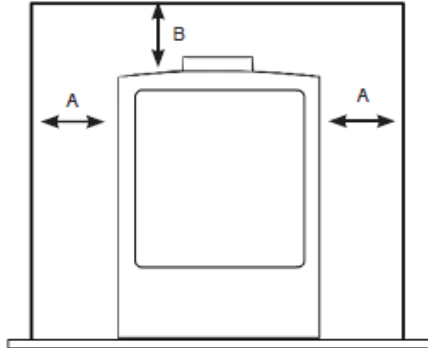

Product Specifications

(All dimensions in millimetres)

Heat Output	Up to 4.5kW
Efficiency	94%
Fuel Type	Natural Gas / LPG
Flue Type	Balanced Flue

Product dimensions

MODEL	A	B	C	D	E	F
Loft Freestanding	770	481	379	592	406	137
Loft with Log Store	1152	481	379	982	406	137

Clearance Information

IMPORTANT: PLEASE REFER TO COMPREHENSIVE INSTALLATION INSTRUCTIONS PRIOR TO CONSTRUCTION AND INSTALLATION
DOWNLOAD FROM: www.thefireplace.co.nz

Hearth Requirements

MODEL	A	B	C
Loft Freestanding	716	498	12

Not required for the Loft with Log Store

Clearance to Combustible Requirements

MODEL	A	B	C
Loft Freestanding	150	225	50
Loft with Log Store	150	225	50

Options & Accessories

Flexible Flue Options

Wall hung

Exclusive New Zealand Distributor

The Fireplace Ltd

12 Tawari Street, Mt Eden

Auckland 1024, New Zealand

Ph: 09 623 6990

Email: sales@thefireplace.co.nz

www.thefireplace.co.nz

Your Local Retailer