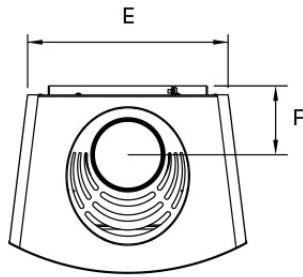

Product Specifications

(All dimensions in millimetres)

Heat Output	Up to 4.5kW
Efficiency	94%
Fuel Type	Natural Gas / LPG
Flue Type	Balanced Flue

Product dimensions

MODEL	A	B	C	D	E	F
Loft Freestanding	770	481	379	592	406	137
Loft with Log Store	1152	481	379	982	406	137

Clearance Information

IMPORTANT: PLEASE REFER TO COMPREHENSIVE INSTALLATION INSTRUCTIONS PRIOR TO CONSTRUCTION AND INSTALLATION
DOWNLOAD FROM: www.thefireplace.co.nz