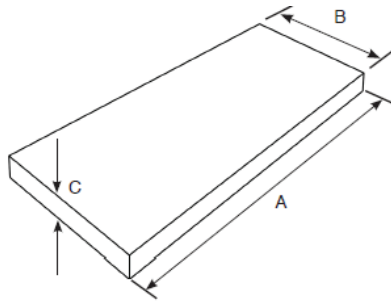

Hearth Requirements

MODEL	A	B	C
Loft Freestanding	716	498	12

Not required for the Loft with Log Store

Clearance to Combustible Requirements

MODEL	A	B	C
Loft Freestanding	150	225	50
Loft with Log Store	150	225	50