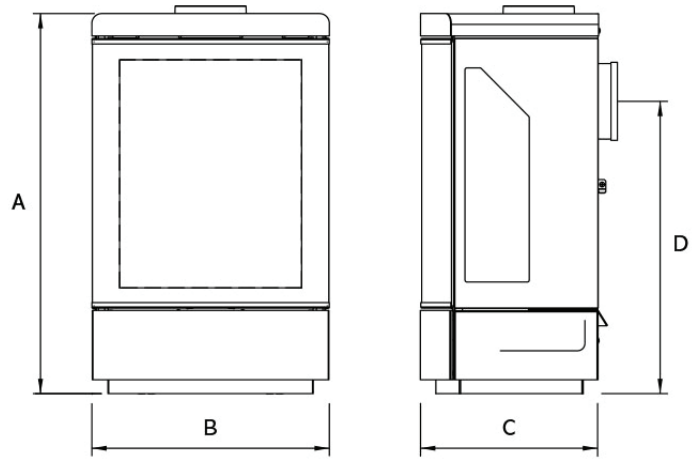

| | |
|-------------|-------------------|
| Heat Output | Up to 4.5kW |
| Efficiency | 94% |
| Fuel Type | Natural Gas / LPG |
| Flue Type | Balanced Flue |

Product dimensions

| MODEL | A | B | C | D | E | F |
|---------------------|------|-----|-----|-----|-----|-----|
| Loft Freestanding | 770 | 481 | 379 | 592 | 406 | 137 |
| Loft with Log Store | 1152 | 481 | 379 | 982 | 406 | 137 |