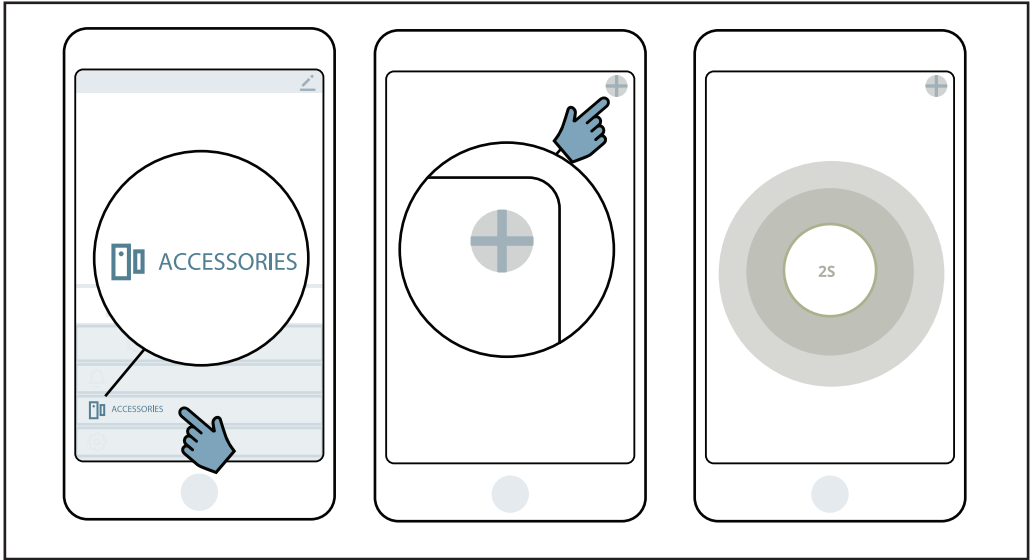

NEXSMART FLOOD SENSOR