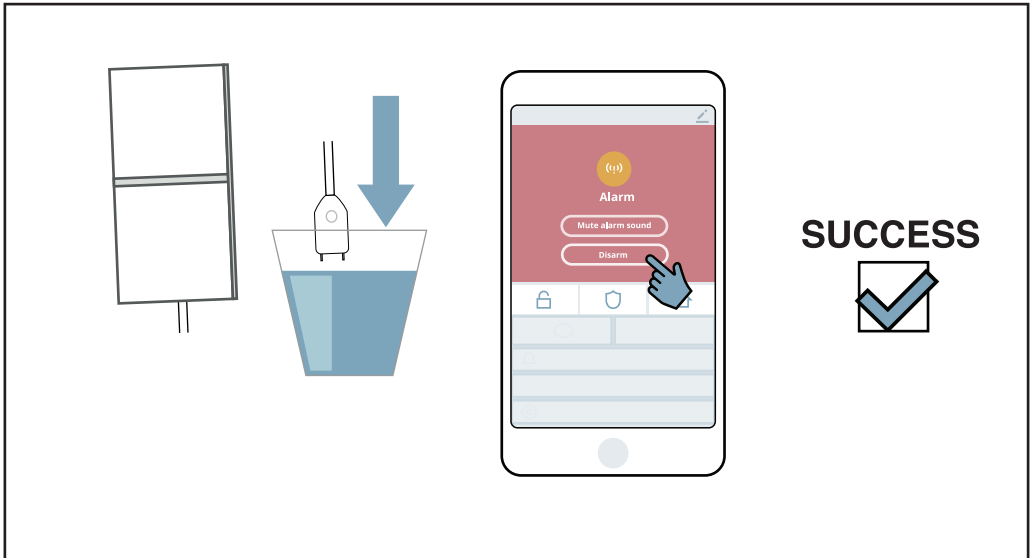

NEXSMART FLOOD SENSOR