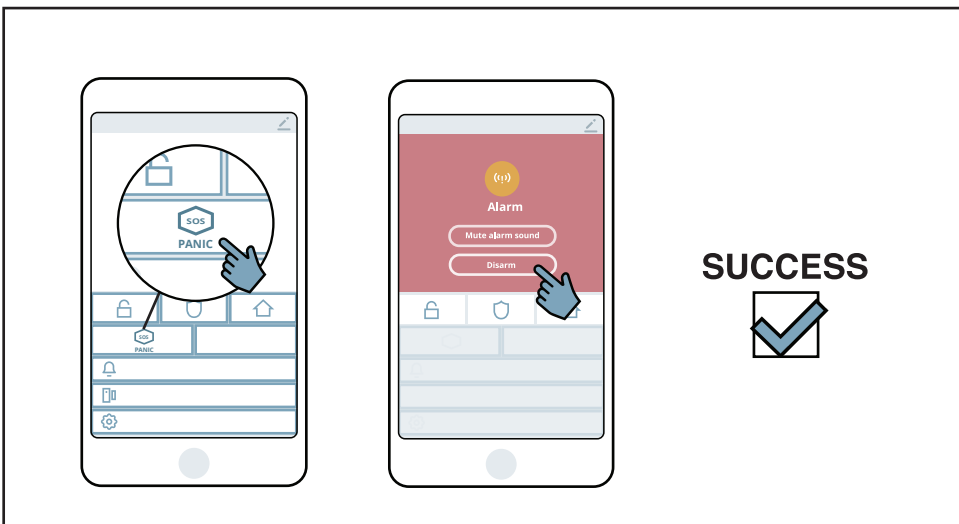

NEXSMART OUTDOOR SIREN