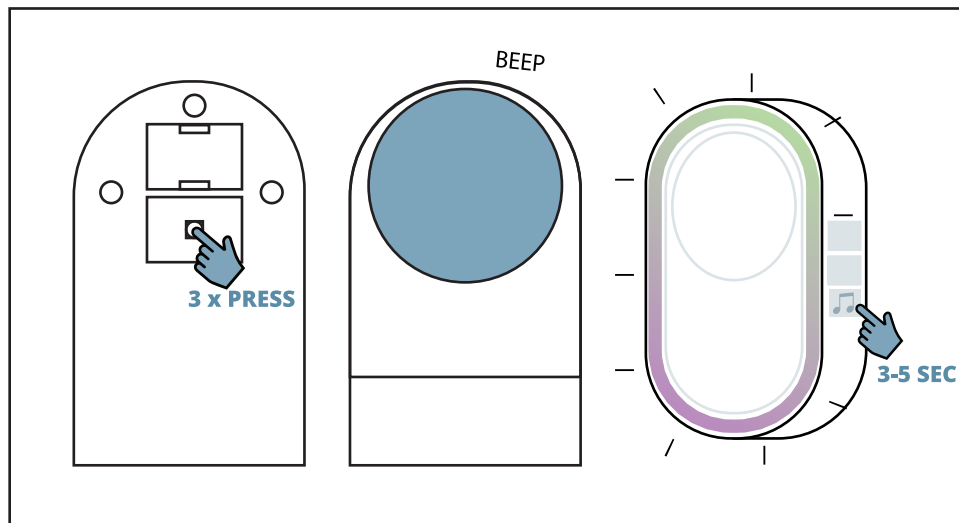

NEXSMART OUTDOOR SIREN