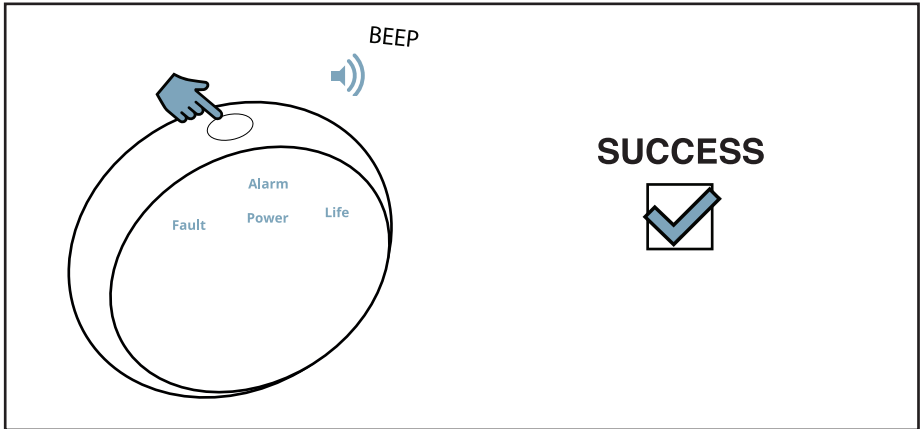

NEXSMART GAS DETECTOR