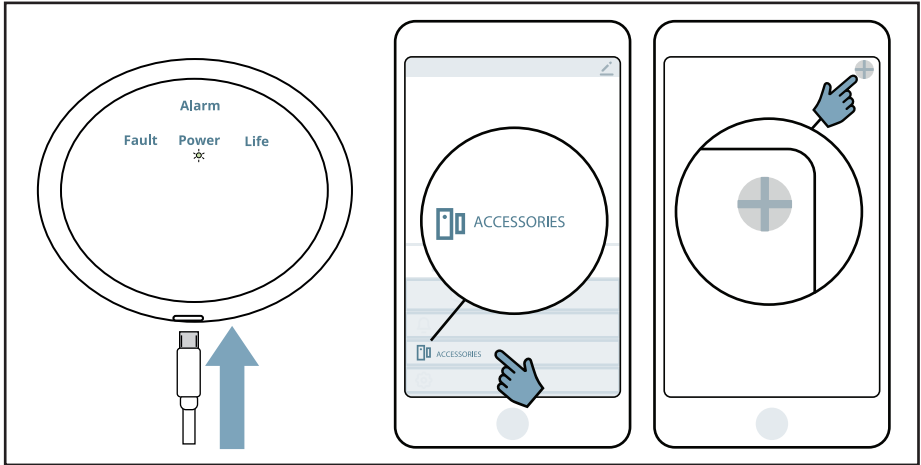

NEXSMART GAS DETECTOR