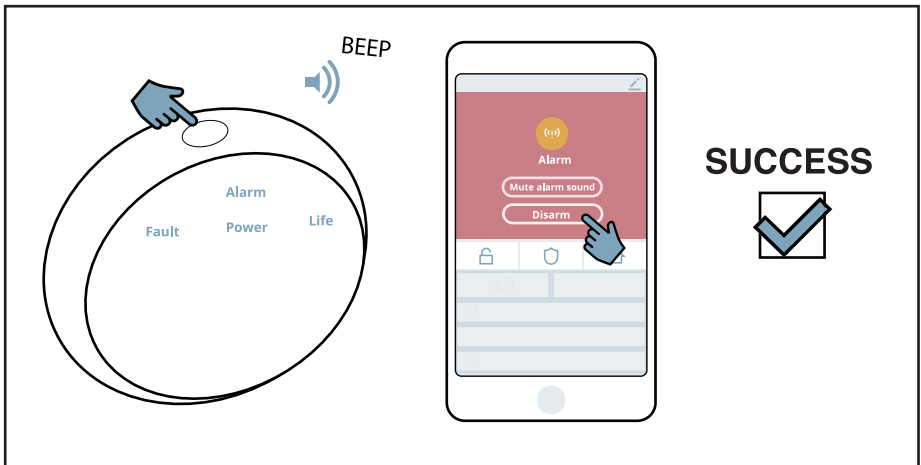

NEXSMART GAS DETECTOR