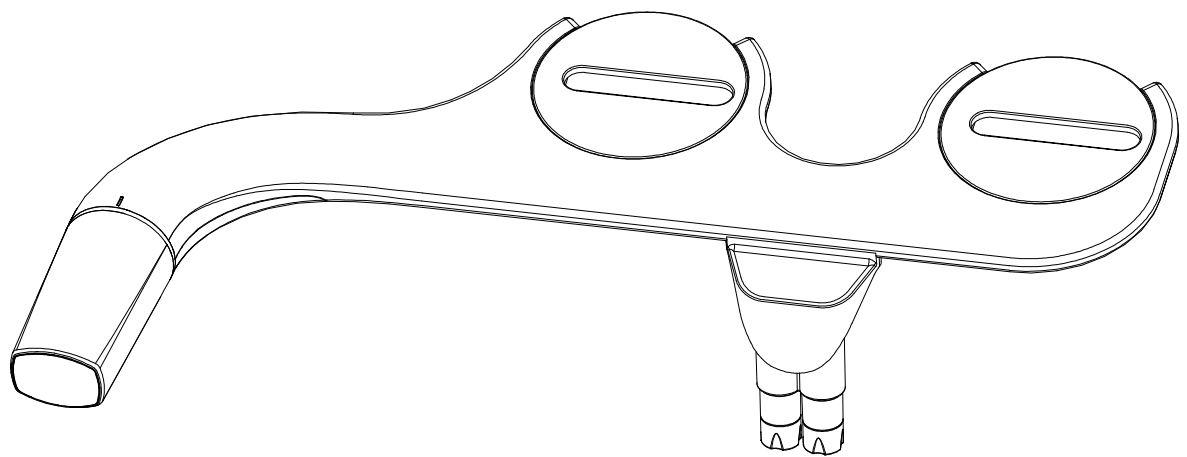

# Names and Functions of Parts

Installation Tools Needed	
	
Wrench	Screwdriver

Tube

T-Adapter

# Install The Bidet

Adjust the nozzle position and try to make it close to the rim of the toilet.

a

b

c

d