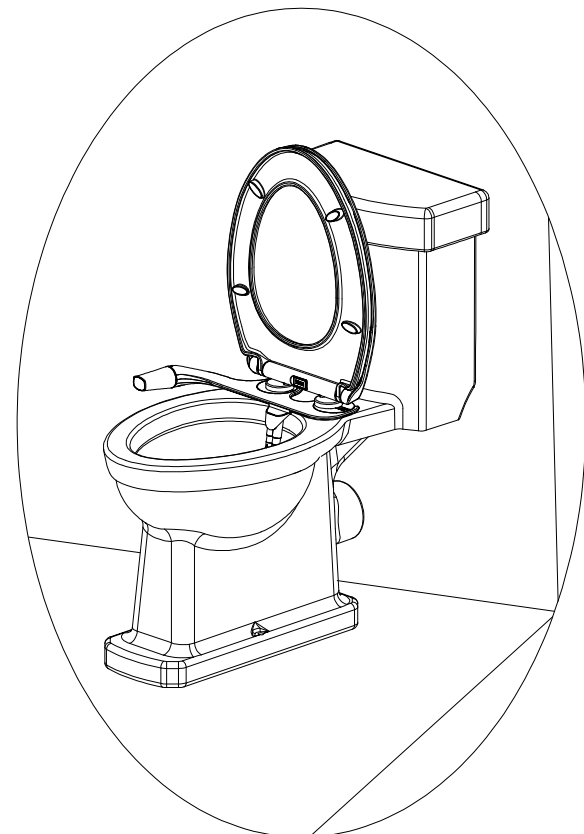

# Names and Functions of Parts

Installation Tools Needed	
	
Wrench	Screwdriver

Tube

T-Adapter

# Install The Bidet

Adjust the nozzle position and try to make it close to the rim of the toilet.

a

b

c

d

# Connecting Water Supply