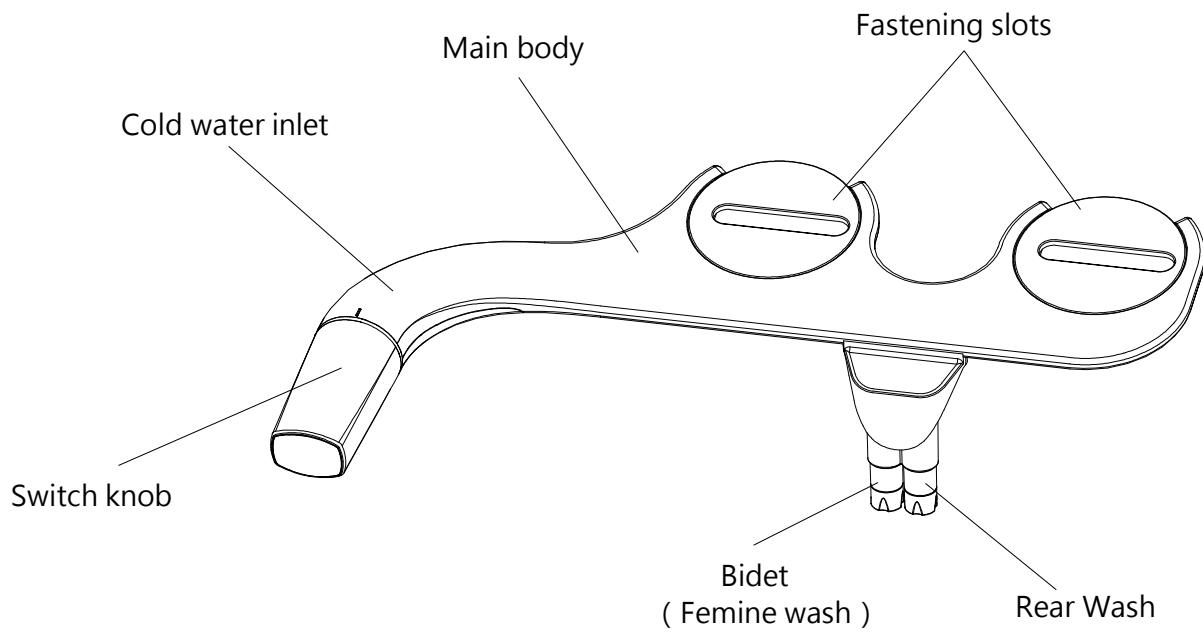

# Names and Functions of Parts

Installation Tools Needed	
	
Wrench	Screwdriver

Tube

T-Adapter

# Install The Bidet

Adjust the nozzle position and try to make it close to the rim of the toilet.

a

b

c

d

# Connecting Water Supply