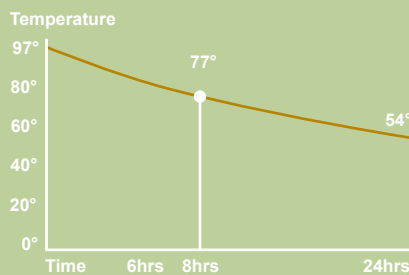

BOTTLE TEMPERATURE RETENTION AT 20°C

Experimental environment and conditions: Ambient temperature is at 20°C, temperature of the water filled into the bottle is at 95°C. The bottle's lid is closed tightly throughout the entire test.

NEW! NEW! NEW! NEW!