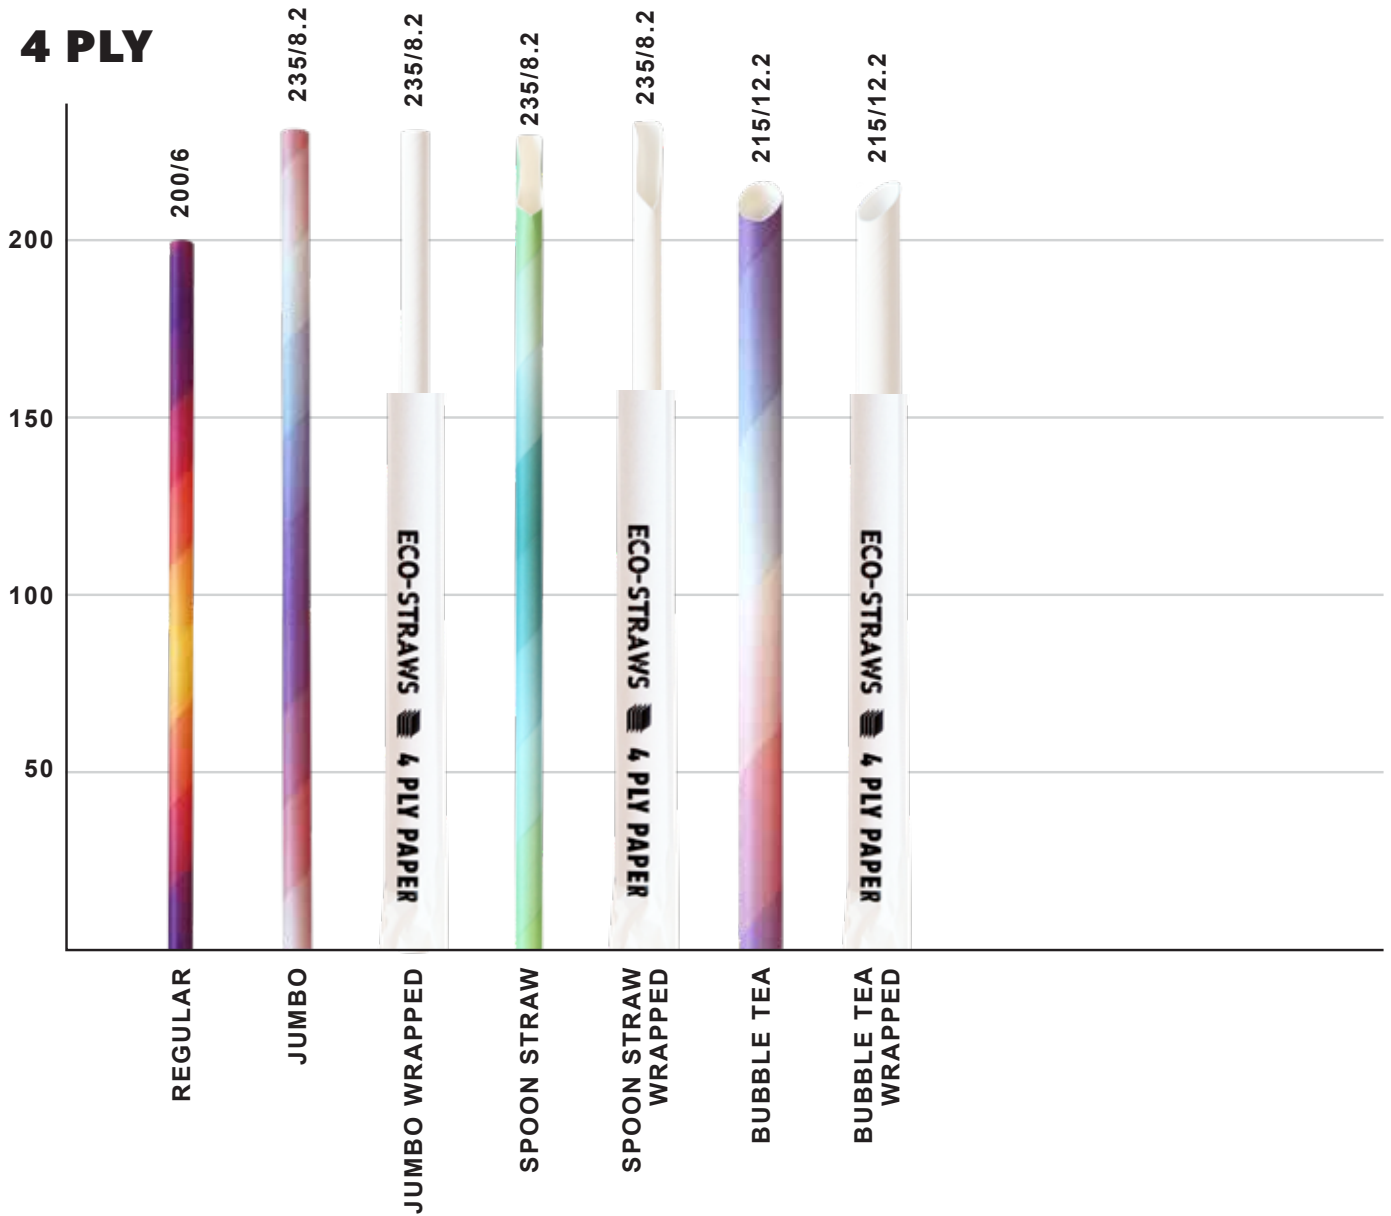

4 PLY

PLAIN COLOURS

MIXED COLOURS

CONTAINS

The Mixed Colour box is sold as a mix of Sunrise, Sunset & Ocean Straws.