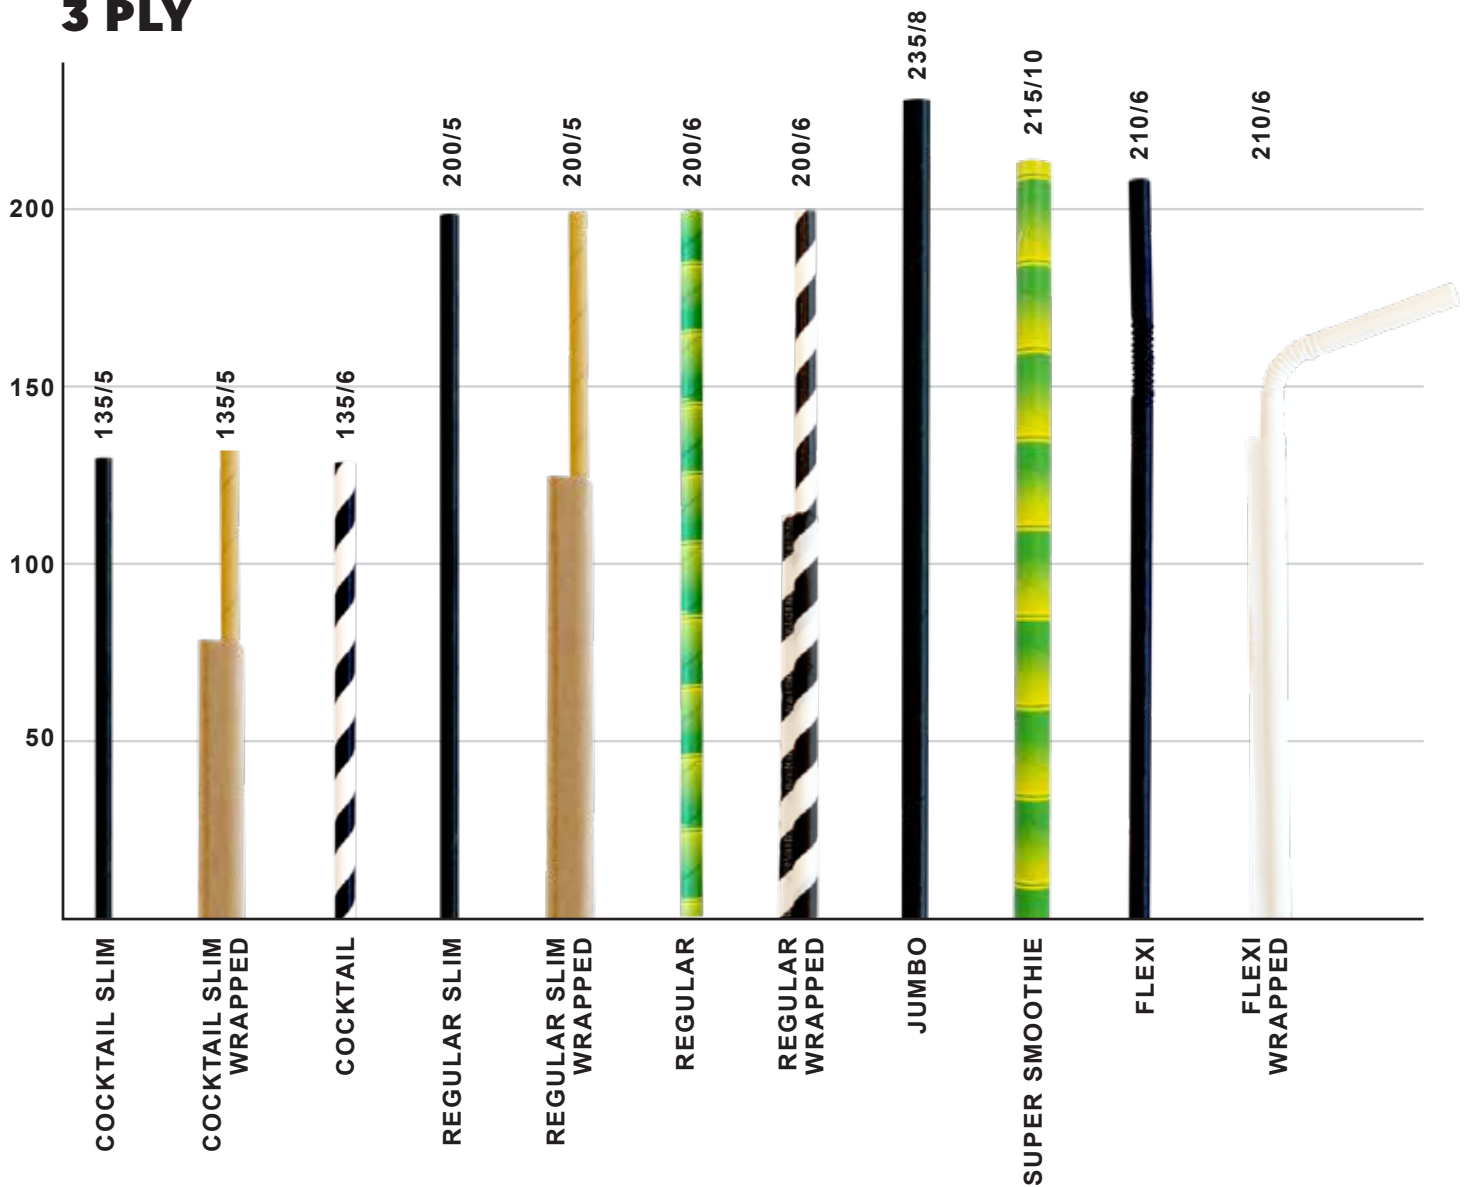

Paper Straw Reference Guide

3 PLY