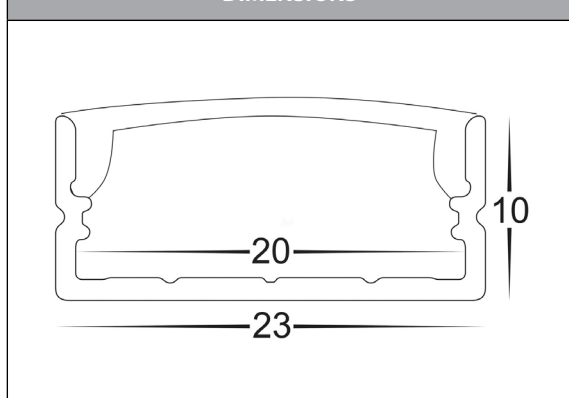

Surface Mounted Aluminium Profile

PRODUCT SPECIFICATIONS

Material	Aluminium
Colours Available	Silver or Black
Suits LED Strip Size	Up to 20mm x 4mm
Available Lengths	Up to 3000mm
Installation Method	Surface Mounted
IP Rating	IP20
Warranty	3 Years Replacement*

DIMENSIONS

SAMPLE INSTALLATION DIAGRAM

OPTIONAL LONG RUN DIFFUSER UP TO 20M

MOUNTING CLIPS

IMAGE	PART NUMBER	INCLUDED
	HV9693-2310	Custom cut lengths up to 3000mm** - Supplied with 2x end caps per length + 2x mounting clips per metre
	HV9693-2310-3M	3000mm Length - Supplied with 6x end caps + 6x mounting clips
	HV9693-2310-BLK	Custom cut lengths up to 3000mm** - Supplied with 2x end caps per length + 2x mounting clips per metre
	HV9693-2310-BLK-3M	3000mm Length - Supplied with 6x end caps + 6x mounting clips