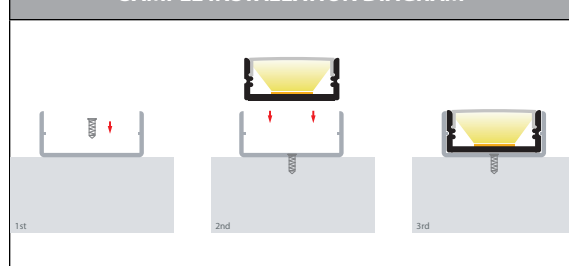

Surface Mounted Aluminium Profile

PRODUCT SPECIFICATIONS

Material	Aluminium
Colours Available	Silver or Black
Suits LED Strip Size	Up to 20mm x 4mm
Available Lengths	Up to 3000mm
Installation Method	Surface Mounted
IP Rating	IP20
Warranty	3 Years Replacement*

DIMENSIONS

SAMPLE INSTALLATION DIAGRAM

OPTIONAL LONG RUN DIFFUSER UP TO 20M

MOUNTING CLIPS

IMAGE	PART NUMBER	INCLUDED
	HV9693-2310	Custom cut lengths up to 3000mm** - Supplied with 2x end caps per length + 2x mounting clips per metre
	HV9693-2310-3M	3000mm Length - Supplied with 6x end caps + 6x mounting clips
	HV9693-2310-BLK	Custom cut lengths up to 3000mm** - Supplied with 2x end caps per length + 2x mounting clips per metre
	HV9693-2310-BLK-3M	3000mm Length - Supplied with 6x end caps + 6x mounting clips