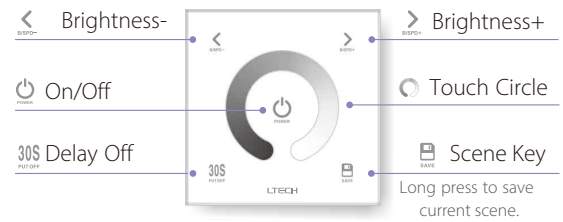

Single Colour LED Strip Touch Panel Wall Controller

PRODUCT SPECIFICATIONS

- Material:** Plastic + Glass
- Colour:** White
- LED Strip Type:** Single Colour
- No. of Zones:** 1
- Output Signal:** 2.4Ghz +DMX512
- Input Voltage:** 240v AC
- IP Rating:** IP20
- Dimmable:** Yes (5% - 100%)
- Warranty:** 2 Years Replacement**

DIMENSIONS

WIRING DIAGRAM

IP RATING

OPERATING INSTRUCTIONS

Key Functions:

* Long press to turn on/off the tone.

Product Ordering

IMAGE