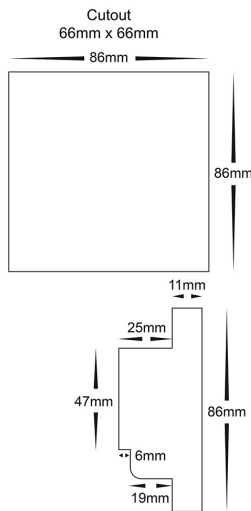

Single Colour LED Strip Touch Panel Wall Controller

PRODUCT SPECIFICATIONS

- Material:** Plastic + Glass
- Colour:** White
- LED Strip Type:** Single Colour
- No. of Zones:** 1
- Output Signal:** 2.4Ghz +DMX512
- Input Voltage:** 240v AC
- IP Rating:** IP20
- Dimmable:** Yes (5% - 100%)
- Warranty:** 2 Years Replacement**

DIMENSIONS

WIRING DIAGRAM

IP RATING

OPERATING INSTRUCTIONS

Key Functions:

* Long press to turn on/off the tone.

Product Ordering

IMAGE