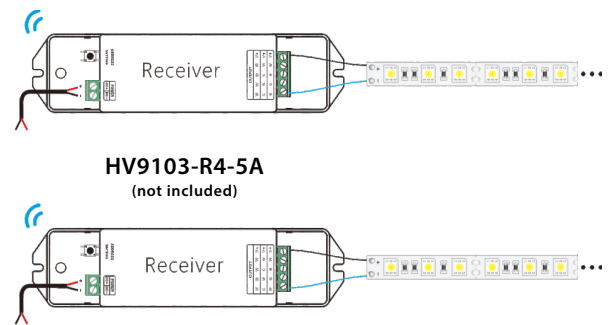

SAMPLE INSTALLATION DIAGRAM

** See Warranty Terms and Conditions for more information

For more information contact Havit Lighting

ADDRESS:
143 Beauchamp Road
Matraville NSW 2036
Australia

Tel: 02 9381 8300
Fax: 02 9666 8881
Email: sales@havit.com.au
web: www.havit.com.au