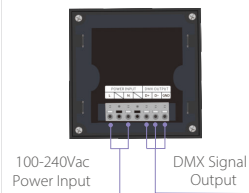

Single Colour LED Strip Touch Panel Wall Controller

PRODUCT SPECIFICATIONS

- Material:** Plastic + Glass
- Colour:** White
- LED Strip Type:** Single Colour
- No. of Zones:** 1
- Output Signal:** 2.4Ghz +DMX512
- Input Voltage:** 240v AC
- IP Rating:** IP20
- Dimmable:** Yes (5% - 100%)
- Warranty:** 2 Years Replacement**

DIMENSIONS

WIRING DIAGRAM

IP RATING

OPERATING INSTRUCTIONS

Key Functions:

* Long press to turn on/off the tone.

Product Ordering

IMAGE