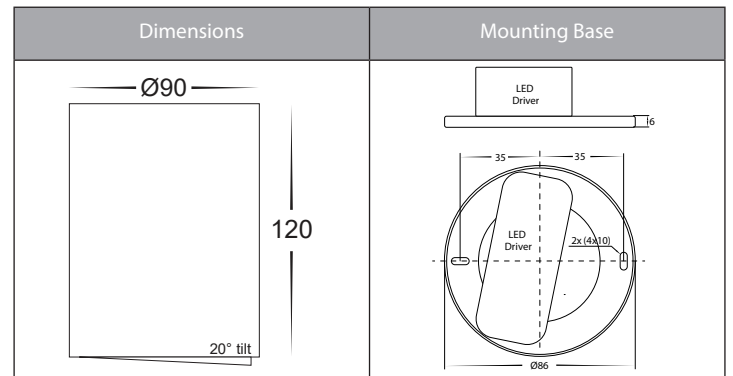

Product Ordering

Image	Part Number	Colour Temp	Lumens	Input Voltage	Beam Angle	Included LED	Barcode
	HV5813T-BLK	3000k	980lm	240v AC	60°	TRI Colour 12w Built in LED	9350418011930
		4000k	1015lm				
	HV5813T-BLK-12V	3000k	980lm	12V DC	60°	TRI Colour 12w Built in LED	9350418033208
		4000k	1015lm				
	HV5813T-WHT	3000k	980lm	240v AC	60°	TRI Colour 12w Built in LED	9350418011947
		4000k	1015lm				
	HV5813T-WHT-12V	3000k	980lm	12V DC	60°	TRI Colour 12w Built in LED	9350418033215
		4000k	1015lm				
		5500k	985lm				

*Items ordered after 01-01-2022

12v DC Models require an additional external LED Driver for installation.