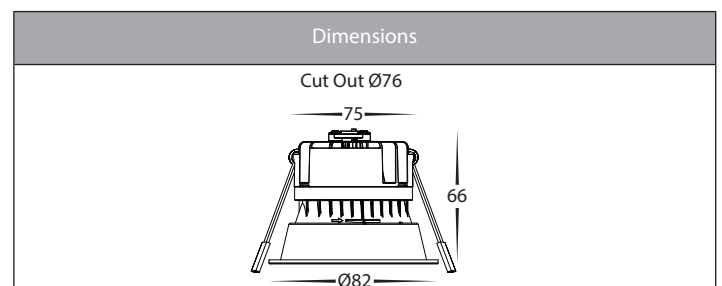

Product Ordering

Image	Part Number	Colour Temp	Lumens	Input Voltage	Beam Angle	Included LED	Barcode
	HV5529T-WB	3000k 4000k 5500k	680lm 795lm 745lm	240v AC Supplied with Flex & Plug	90°	TRI Colour 9w Built in LED	9350418032317
	HV5529T-WC	3000k 4000k 5500k	680lm 795lm 745lm	240v AC Supplied with Flex & Plug	90°	TRI Colour 9w Built in LED	9350418032324
	HV5529T-WG	3000k 4000k 5500k	680lm 795lm 745lm	240v AC Supplied with Flex & Plug	90°	TRI Colour 9w Built in LED	9350418032331
	HV5529T-WW	3000k 4000k 5500k	680lm 795lm 745lm	240v AC Supplied with Flex & Plug	90°	TRI Colour 9w Built in LED	9350418032348

*Items ordered after 01-01-2022