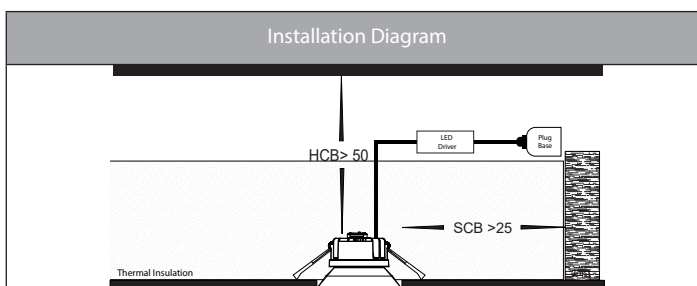

Product Ordering

Image	Part Number	Colour Temp	Lumens	Input Voltage	Beam Angle	Included LED	Barcode
	HV5529T-WB	3000k 4000k 5500k	680lm 795lm 745lm	240v AC Supplied with Flex & Plug	90°	TRI Colour 9w Built in LED	9350418032317
	HV5529T-WC	3000k 4000k 5500k	680lm 795lm 745lm	240v AC Supplied with Flex & Plug	90°	TRI Colour 9w Built in LED	9350418032324
	HV5529T-WG	3000k 4000k 5500k	680lm 795lm 745lm	240v AC Supplied with Flex & Plug	90°	TRI Colour 9w Built in LED	9350418032331
	HV5529T-WW	3000k 4000k 5500k	680lm 795lm 745lm	240v AC Supplied with Flex & Plug	90°	TRI Colour 9w Built in LED	9350418032348

*Items ordered after 01-01-2022