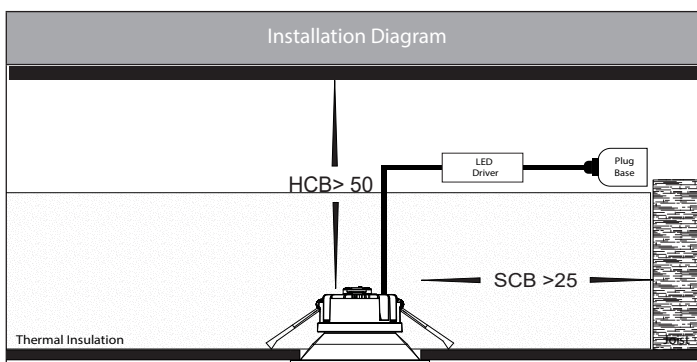

Product Ordering

Image	Part Number	Colour Temp	Lumens	Input Voltage	Beam Angle	Included LED	Barcode
	HV5528T-BB	3000k 4000k 5500k	680lm 795lm 745lm	240v AC Supplied with Flex & Plug	90°	TRI Colour 9w Built in LED	9350418032140
	HV5528T-BC	3000k 4000k 5500k	680lm 795lm 745lm	240v AC Supplied with Flex & Plug	90°	TRI Colour 9w Built in LED	9350418032157
	HV5528T-BG	3000k 4000k 5500k	680lm 795lm 745lm	240v AC Supplied with Flex & Plug	90°	TRI Colour 9w Built in LED	9350418032164

*Items ordered after 01-01-2022