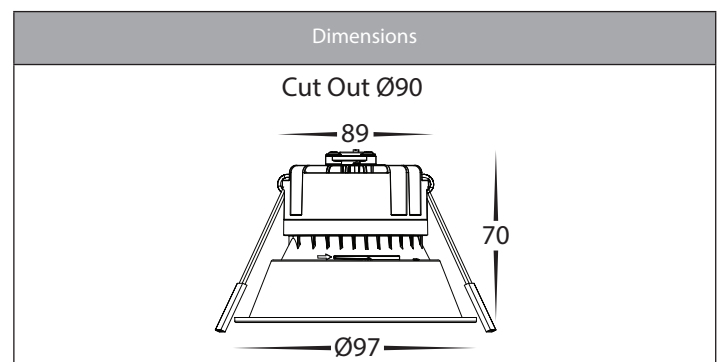

Product Ordering

Image	Part Number	Colour Temp	Lumens	Input Voltage	Beam Angle	Included LED	Barcode
	HV5528T-BB	3000k 4000k 5500k	680lm 795lm 745lm	240v AC Supplied with Flex & Plug	90°	TRI Colour 9w Built in LED	9350418032140
	HV5528T-BC	3000k 4000k 5500k	680lm 795lm 745lm	240v AC Supplied with Flex & Plug	90°	TRI Colour 9w Built in LED	9350418032157
	HV5528T-BG	3000k 4000k 5500k	680lm 795lm 745lm	240v AC Supplied with Flex & Plug	90°	TRI Colour 9w Built in LED	9350418032164

*Items ordered after 01-01-2022