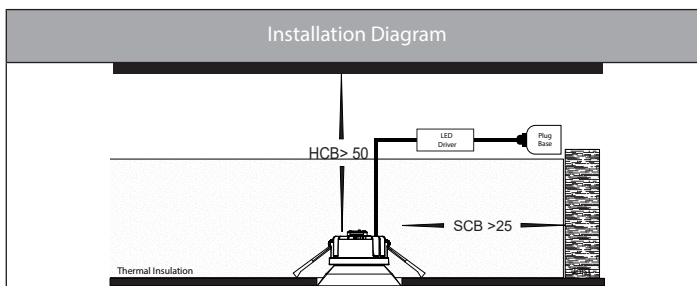

Product Ordering

Image	Part Number	Colour Temp	Lumens	Input Voltage	Beam Angle	Included LED	Barcode
	HV5528T-WB	3000k 4000k 5500k	680lm 795lm 745lm	240v AC Supplied with Flex & Plug	90°	TRI Colour 9w Built in LED	9350418032171
	HV5528T-WC	3000k 4000k 5500k	680lm 795lm 745lm	240v AC Supplied with Flex & Plug	90°	TRI Colour 9w Built in LED	9350418032188
	HV5528T-WG	3000k 4000k 5500k	680lm 795lm 745lm	240v AC Supplied with Flex & Plug	90°	TRI Colour 9w Built in LED	9350418032195
	HV5528T-WW	3000k 4000k 5500k	680lm 795lm 745lm	240v AC Supplied with Flex & Plug	90°	TRI Colour 9w Built in LED	9350418032201

*Items ordered after 01-01-2022