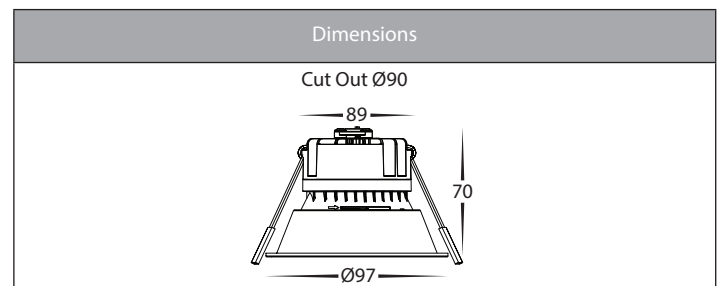

Product Ordering

Image	Part Number	Colour Temp	Lumens	Input Voltage	Beam Angle	Included LED	Barcode
	HV5528T-WB	3000k 4000k 5500k	680lm 795lm 745lm	240v AC Supplied with Flex & Plug	90°	TRI Colour 9w Built in LED	9350418032171
	HV5528T-WC	3000k 4000k 5500k	680lm 795lm 745lm	240v AC Supplied with Flex & Plug	90°	TRI Colour 9w Built in LED	9350418032188
	HV5528T-WG	3000k 4000k 5500k	680lm 795lm 745lm	240v AC Supplied with Flex & Plug	90°	TRI Colour 9w Built in LED	9350418032195
	HV5528T-WW	3000k 4000k 5500k	680lm 795lm 745lm	240v AC Supplied with Flex & Plug	90°	TRI Colour 9w Built in LED	9350418032201

*Items ordered after 01-01-2022