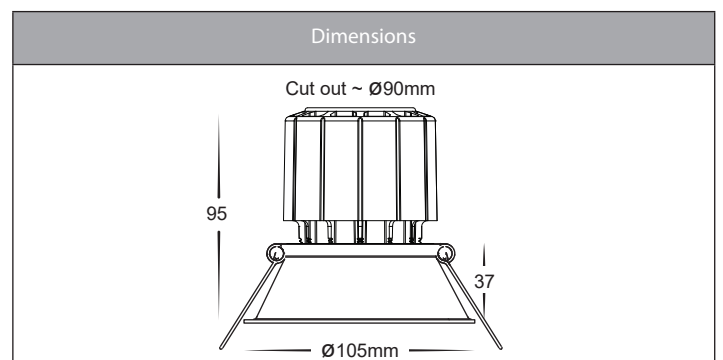

Optional Havit Compatible Accessories

Image	Part Number	Description
	HV9625	Triac Dimmer when used with Triac Dimmable Drivers

Product Ordering

Image	Part Number	Colour Temp	Lumens	Input Voltage	Beam Angle	Included LED	Barcode
	HV5514T-BLK	3000k 4000k 5500k	839lm 913lm 841lm	240v AC Supplied with Flex & Plug	60°	TRI Colour 12w Built in LED	9350418010032
	HV5514T-WHT	3000k 4000k 5500k	839lm 913lm 841lm	240v AC Supplied with Flex & Plug	60°	TRI Colour 12w Built in LED	9350418010070

*Items ordered after 01-01-2022