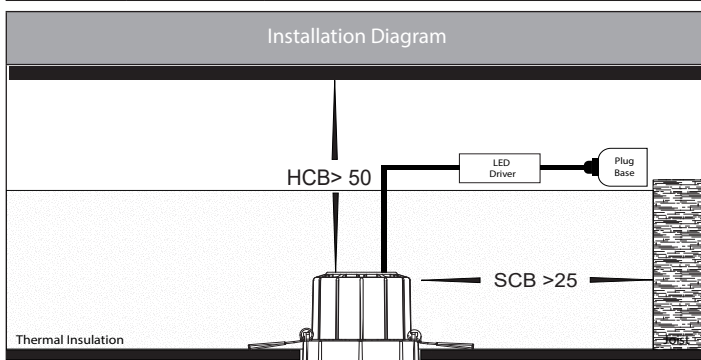

Optional Havit Compatible Accessories

Image	Part Number	Description
	HV9625	Triac Dimmer when used with Triac Dimmable Drivers

Product Ordering

Image	Part Number	Colour Temp	Lumens	Input Voltage	Beam Angle	Included LED	Barcode
	HV5514T-BLK	3000k 4000k 5500k	839lm 913lm 841lm	240v AC Supplied with Flex & Plug	60°	TRI Colour 12w Built in LED	9350418010032
	HV5514T-WHT	3000k 4000k 5500k	839lm 913lm 841lm	240v AC Supplied with Flex & Plug	60°	TRI Colour 12w Built in LED	9350418010070

*Items ordered after 01-01-2022