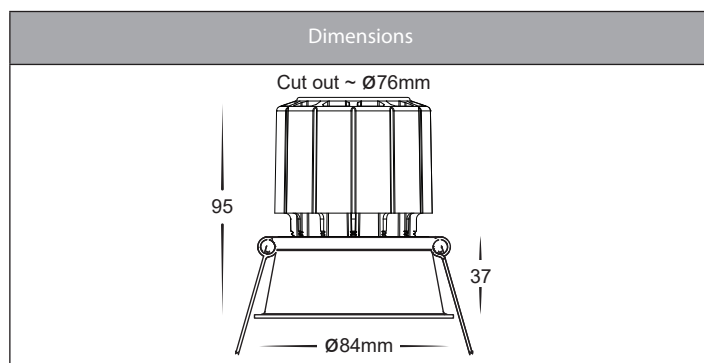

Prime RGBCW WIFI Recessed Downlights

Product Specifications

Name	Prime
Material	Aluminium + PC
Colour	Black or White
IP Rating	IP54 - Front of Fitting Only
Installation Type	Ceiling - Recessed
Lamp Base	Built in LED
Protection Class	240v = 2 (No Earth Required)
Max Wattage	12w
Lamp Expectancy	<30,000hrs
Diffuser Type	Opal Polycarbonate
IC Rating	IC-4
UGR	<22
CRI	CRI>90
Dimmable	Yes - Controlled with TUYA App
IK Rating	IK08
Warranty	3 Years Replacement*

Product Ordering

Image	Part Number	Colour Temp	Lumens	Input Voltage	Beam Angle	Included LED	Barcode
	HV5513RGBCW-BLK	(RGBCW) RGB + 3000k - 5500k	Red = 15lm Green = 32lm Blue = 25lm 3000k = 300lm 5500k = 320lm	240v AC	120°	RGBCW 12w Built in LED	9350418026828
	HV5513RGBCW-WHT	(RGBCW) RGB + 3000k - 5500k	Red = 15lm Green = 32lm Blue = 25lm 3000k = 300lm 5500k = 320lm	240v AC	120°	RGBCW 12w Built in LED	9350418026811