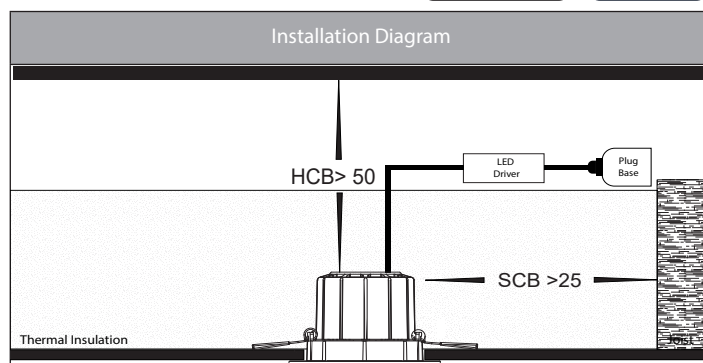

Prime RGBCW WIFI Recessed Downlights

Product Specifications

Name	Prime
Material	Aluminium + PC
Colour	Black or White
IP Rating	IP54 - Front of Fitting Only
Installation Type	Ceiling - Recessed
Lamp Base	Built in LED
Protection Class	240v = 2 (No Earth Required)
Max Wattage	12w
Lamp Expectancy	<30,000hrs
Diffuser Type	Opal Polycarbonate
IC Rating	IC-4
UGR	<22
CRI	CRI>90
Dimmable	Yes - Controlled with TUYA App
IK Rating	IK08
Warranty	3 Years Replacement*

Product Ordering

Image	Part Number	Colour Temp	Lumens	Input Voltage	Beam Angle	Included LED	Barcode
	HV5513RGBCW-BLK	(RGBCW) RGB + 3000k - 5500k	Red = 15lm Green = 32lm Blue = 25lm 3000k = 300lm 5500k = 320lm	240v AC	120°	RGBCW 12w Built in LED	9350418026828
	HV5513RGBCW-WHT	(RGBCW) RGB + 3000k - 5500k	Red = 15lm Green = 32lm Blue = 25lm 3000k = 300lm 5500k = 320lm	240v AC	120°	RGBCW 12w Built in LED	9350418026811