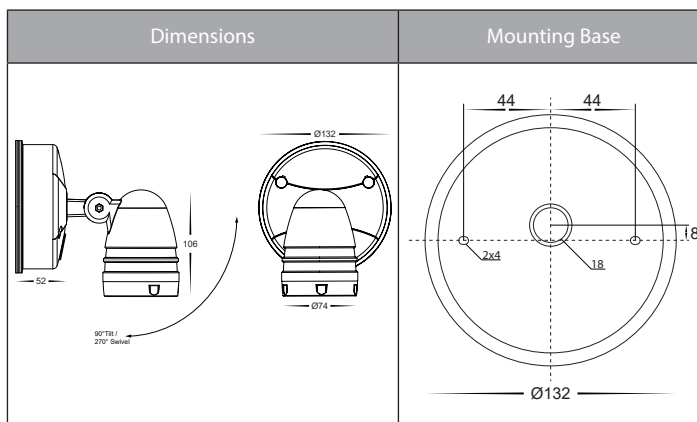

## Product Specifications

Name	Focus
Material	UV Resistant Polycarbonate
Colour	Matt Black or Matt White
IP Rating	IP65
Installation Type	Wall or Ceiling - Surface Mounted
Lamp Base	Built in LED
Protection Class	240v = 2 (No Earth Required)
Max Wattage	15w Built in LED
Lamp Expectancy	<30,000hrs
Diffuser Type	Semi frosted glass
CRI	CRI>80
Dimmable	No
IK Rating	IK06
Warranty	3 Years Replacement*

## Product Ordering

Image	Part Number	Colour Temp	Lumens	Input Voltage	Beam Angle	Included LED	Barcode
	<b>HV3791T-BLK</b>	3000k 4000k 5500k	1200lm 1275lm 1350lm	240v AC	120°	<b>TRI Colour</b> 15w Built in LED	9350418028440
	<b>HV3791T-WHT</b>	3000k 4000k 5500k	1200lm 1275lm 1350lm	240v AC	120°	<b>TRI Colour</b> 15w Built in LED	9350418028457