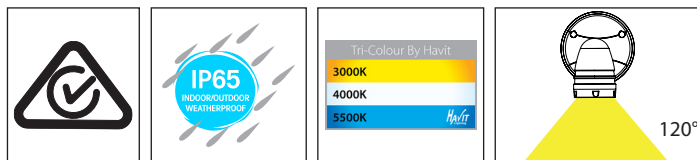

## Product Specifications

Name	Focus
Material	UV Resistant Polycarbonate
Colour	Matt Black or Matt White
IP Rating	IP65
Installation Type	Wall or Ceiling - Surface Mounted
Lamp Base	Built in LED
Protection Class	240v = 2 (No Earth Required)
Max Wattage	15w Built in LED
Lamp Expectancy	<30,000hrs
Diffuser Type	Semi frosted glass
CRI	CRI>80
Dimmable	No
IK Rating	IK06
Warranty	3 Years Replacement*