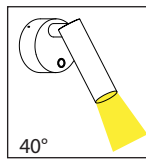

Lesen Aluminium Single Adjustable Wall Light

Product Specifications

Name	Lesen
Material	Aluminium
Colour	Antique Brass, Black, Black & Brass, White
IP Rating	IP20
IK Rating	IK06
Installation Type	Wall - Surface Mounted
Lamp Base	Built in LED
Max Wattage	5w
Protection Class	1 (Earth Required)
Lamp Expectancy	<30,000hrs
Diffuser Type	Clear Glass
CRI	CRI>80
Dimmable	Yes- Touch Dimming
Warranty	3 Years Replacement*