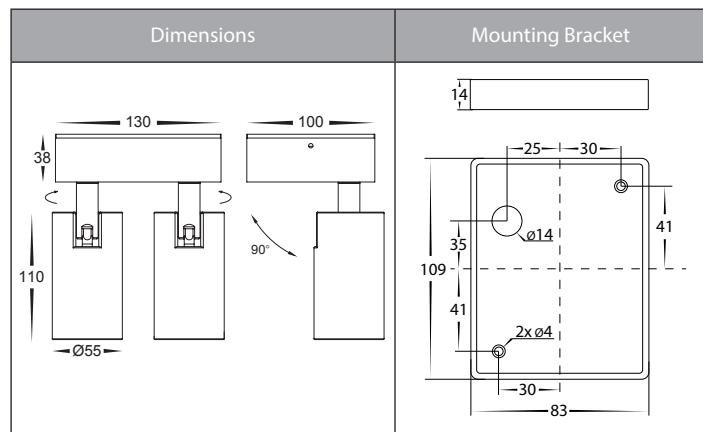

## Product Specifications

Name	Revo
Material	Aluminium
Colour	Poly Powder Coated Black or White
IP Rating	IP65
Installation Type	Wall - Surface Mounted
Lamp Base	Built in LED
Max Wattage	2x 9w LED
Protection Class	240v - 1 (Earth Required)
Lamp Expectancy	<30,000hrs
Diffuser Type	Plastic
CRI	CRI>80
Dimmable	Yes
IK Rating	IK08
Warranty	3 Years Replacement*

## Product Ordering

Image	Part Number	Colour Temp	Lumens	Input Voltage	Beam Angle	Included LED	Barcode
	<b>HV3683T-BLK</b>	3000k 4000k 5500k	2x 810lm 2x 850lm 2x 900lm	240v AC	60°	<b>TRI Colour</b> 2x 9w Built in LED	9350418013798
	<b>HV3683T-WHT</b>	3000k 4000k 5500k	2x 810lm 2x 850lm 2x 900lm	240v AC	60°	<b>TRI Colour</b> 2x 9w Built in LED	9350418013804