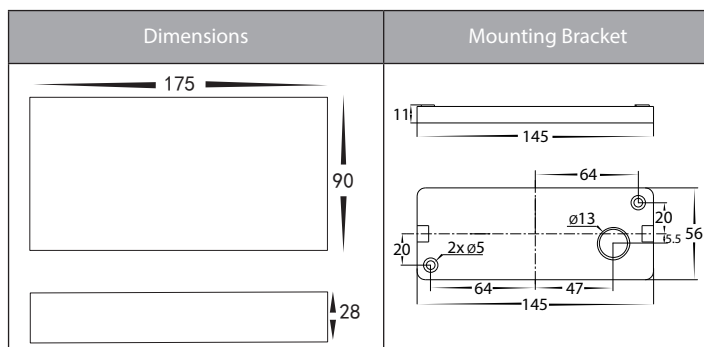

Optional Havit Compatible Accessories

Image	Part Number	Description
	12v DC LED Drivers	See Catalogue or Website for full range of 12v DC LED Drivers