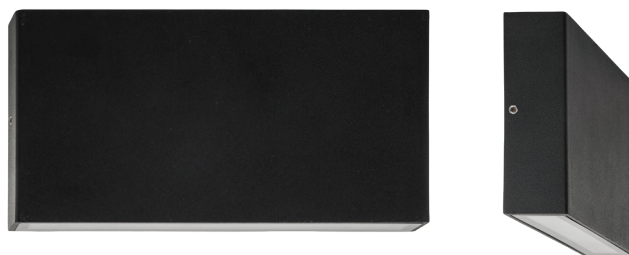

# Essil Aluminium Black or White Up & Down Wall Lights

## Product Specifications

Name	Essil
Material	Aluminium
Colour	Poly Powder Coated Black or White
IP Rating	IP54
Installation Type	Wall - Surface Mounted
Lamp Base	Built in LED
Max Wattage	2x 5w LED
Protection Class	240v - 1 (Earth Required) 12v DC - 3 (No Earth Required)
Lamp Expectancy	<30,000hrs
Diffuser Type	Glass
CRI	CRI>80
Dimmable	No
IK Rating	IK08
Warranty	3 Years Replacement*