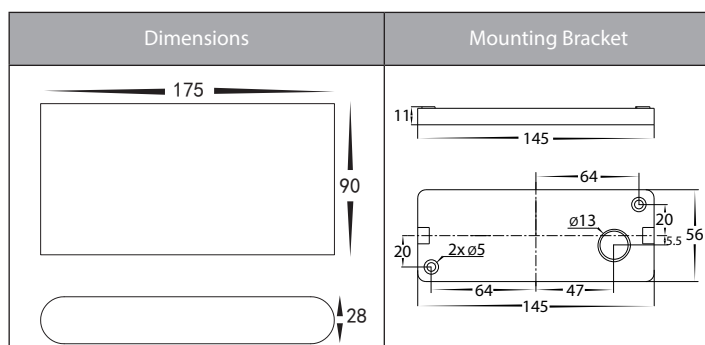

Product Ordering

Image	Part Number	Colour Temp	Lumens	Input Voltage	Beam Angle	Included LED	Barcode
	HV3644T-BLK-240V	3000k 4000k 5500k	2x 300lm 2x 310lm 2x 325lm	240v AC	120°	TRI Colour 2x 5w Built in LED	9350418012104
	HV3644T-BLK-12V	3000k 4000k 5500k	2x 300lm 2x 310lm 2x 325lm	12v DC	120°	TRI Colour 2x 5w Built in LED	9350418010995
	HV3644RGBW-BLK	RGBW (RGB + 3000K)	2x 180lm (3000k)	12v DC	120°	RGBW 2x 5w Built in LED	9350418019073
	HV3644T-WHT-240V	3000k 4000k 5500k	2x 300lm 2x 310lm 2x 325lm	240v AC	120°	TRI Colour 2x 5w Built in LED	9350418012111
	HV3644T-WHT-12V	3000k 4000k 5500k	2x 300lm 2x 310lm 2x 325lm	12v DC	120°	TRI Colour 2x 5w Built in LED	9350418011008
	HV3644RGBW-WHT	RGBW (RGB + 3000K)	2x 180lm (3000k)	12v DC	120°	RGBW 2x 5w Built in LED	9350418019080

*Items ordered after 01-01-2022