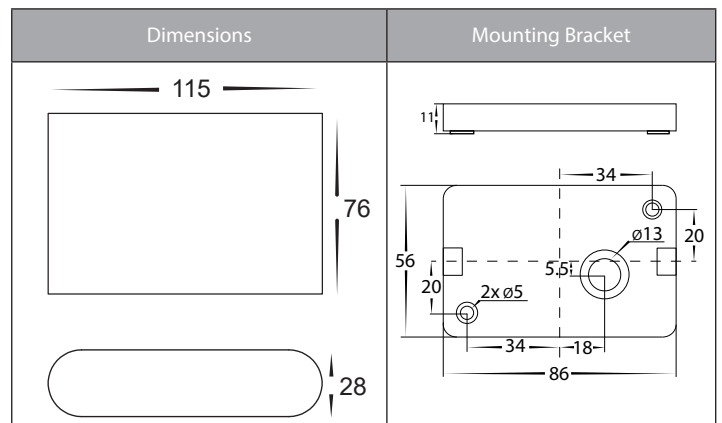

Optional Havit Compatible Accessories

Image	Part Number	Description
	12v DC LED Drivers	See Catalogue or Website for full range of 12v DC LED Drivers