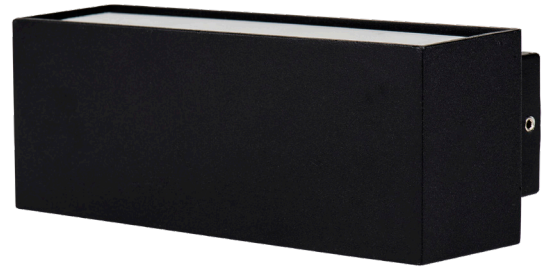

# Blokk Aluminium Up & Down Wall Light

## Product Specifications

Name	Blokk
Material	Aluminium
Colour	Poly Powder Coated Black or White
IP Rating	IP54
IK Rating	IK08
Installation Type	Wall - Surface Mounted
Lamp Base	Built in LED
Max Wattage	2x 4.5w
Protection Class	1 (Earth Required)
Lamp Expectancy	<30,000hrs
Diffuser Type	Clear Glass
CRI	CRI>80
Dimmable	No
Warranty	3 Years Replacement*