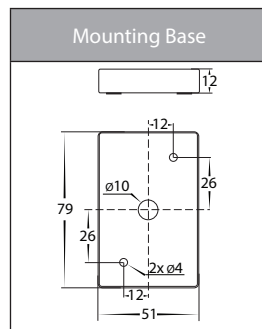

## Product Specifications

Name	Porter
Material	Aluminium
Colour	Poly Powder Coated Black or White
IP Rating	IP54
IK Rating	IK08
Installation Type	Wall - Surface Mounted
Lamp Base	Built in LED
Max Wattage	1x 15w
Protection Class	1 (Earth Required)
Lamp Expectancy	<30,000hrs
Diffuser Type	Clear Glass
CRI	CRI>80
Dimmable	Yes - Triac Dimming
Warranty	3 Years Replacement*

## Product Ordering

	Part Number	Colour Temp	Lumens	Input Voltage	Beam Angle	Included LED	Barcode
	<b>HV3628T-BLK</b>	3000k 4000k 5500k	1200lm 1275lm 1350lm	240v AC	60°	<b>TRI Colour</b> 15w Built in LED	9350418011978
	<b>HV3628T-WHT</b>	3000k 4000k 5500k	1200lm 1275lm 1350lm	240v AC	60°	<b>TRI Colour</b> 15w Built in LED	9350418012128
	<b>HV3628T-BLK-SQ</b>	3000k 4000k 5500k	1200lm 1275lm 1350lm	240v AC	60°	<b>TRI Colour</b> 15w Built in LED	9350418012654
	<b>HV3628T-WHT-SQ</b>	3000k 4000k 5500k	1200lm 1275lm 1350lm	240v AC	60°	<b>TRI Colour</b> 15w Built in LED	9350418012661