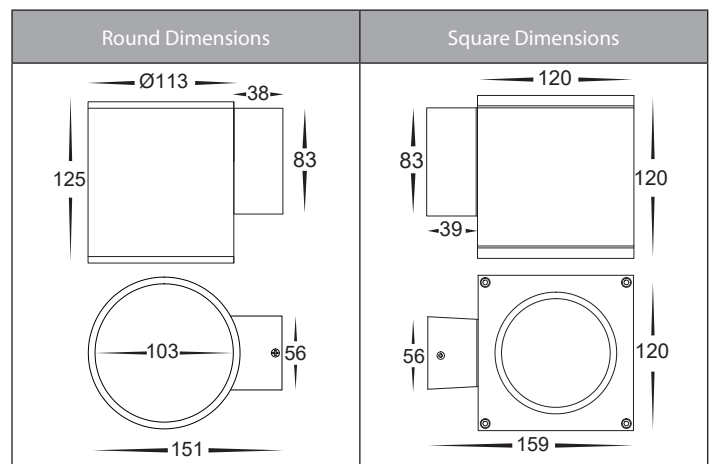

## Product Specifications

Name	Porter
Material	Aluminium
Colour	Poly Powder Coated Black or White
IP Rating	IP54
IK Rating	IK08
Installation Type	Wall - Surface Mounted
Lamp Base	Built in LED
Max Wattage	1x 15w
Protection Class	1 (Earth Required)
Lamp Expectancy	<30,000hrs
Diffuser Type	Clear Glass
CRI	CRI>80
Dimmable	Yes - Triac Dimming
Warranty	3 Years Replacement*

## Product Ordering

	Part Number	Colour Temp	Lumens	Input Voltage	Beam Angle	Included LED	Barcode
	<b>HV3628T-BLK</b>	3000k 4000k 5500k	1200lm 1275lm 1350lm	240v AC	60°	<b>TRI Colour</b> 15w Built in LED	9350418011978
	<b>HV3628T-WHT</b>	3000k 4000k 5500k	1200lm 1275lm 1350lm	240v AC	60°	<b>TRI Colour</b> 15w Built in LED	9350418012128
	<b>HV3628T-BLK-SQ</b>	3000k 4000k 5500k	1200lm 1275lm 1350lm	240v AC	60°	<b>TRI Colour</b> 15w Built in LED	9350418012654
	<b>HV3628T-WHT-SQ</b>	3000k 4000k 5500k	1200lm 1275lm 1350lm	240v AC	60°	<b>TRI Colour</b> 15w Built in LED	9350418012661