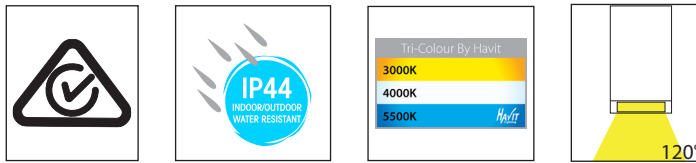

## Product Specifications

Name	Taper
Material	316 Stainless Steel & Copper
Colour	Stainless Steel, Black, White and Copper
IP Rating	IP44
IK Rating	IK06
Installation Type	Wall - Surface Mounted
Lamp Base	GU10
Max Wattage	5w
Protection Class	1 (Earth Required)
Lamp Expectancy	<30,000hrs
Diffuser Type	Frosted Glass
CRI	CRI>80
Dimmable	No - Not with Globe Supplied
Warranty	3 Years Replacement*