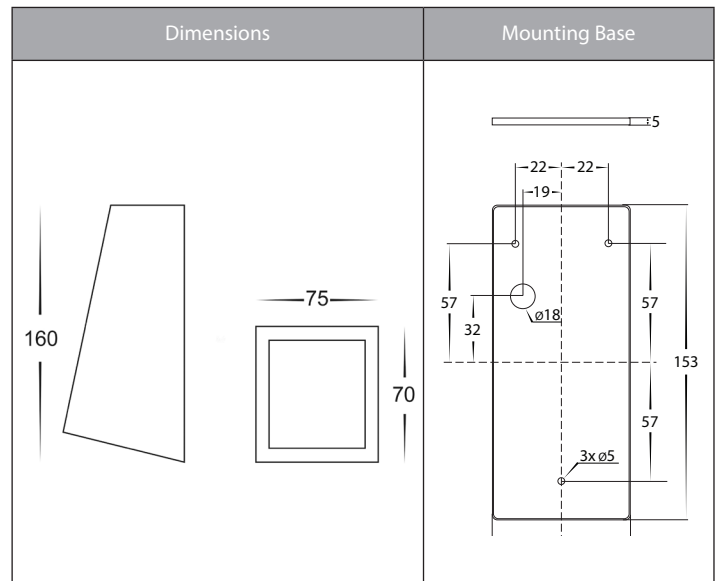

## Product Specifications

Name	Taper
Material	316 Stainless Steel & Copper
Colour	Stainless Steel, Black, White and Copper
IP Rating	IP44
IK Rating	IK06
Installation Type	Wall - Surface Mounted
Lamp Base	GU10
Max Wattage	5w
Protection Class	1 (Earth Required)
Lamp Expectancy	<30,000hrs
Diffuser Type	Frosted Glass
CRI	CRI>80
Dimmable	No - Not with Globe Supplied
Warranty	3 Years Replacement*

## Product Ordering

Image	Part Number	Colour Temp	Lumens	Input Voltage	Beam Angle	Included LED	Barcode
	<b>HV3602T-BLK</b>	3000k 4000k 5500k	270lm 285lm 300lm	240v AC	120°	<b>TRI Colour</b> 5w GU10 LED	9350418016546
	<b>HV3602T-CP</b>	3000k 4000k 5500k	270lm 285lm 300lm	240v AC	120°	<b>TRI Colour</b> 5w GU10 LED	9350418016553
	<b>HV3602T-SS316</b>	3000k 4000k 5500k	270lm 285lm 300lm	240v AC	120°	<b>TRI Colour</b> 5w GU10 LED	9350418016560
	<b>HV3602T-WHT</b>	3000k 4000k 5500k	270lm 285lm 300lm	240v AC	120°	<b>TRI Colour</b> 5w GU10 LED	9350418016577