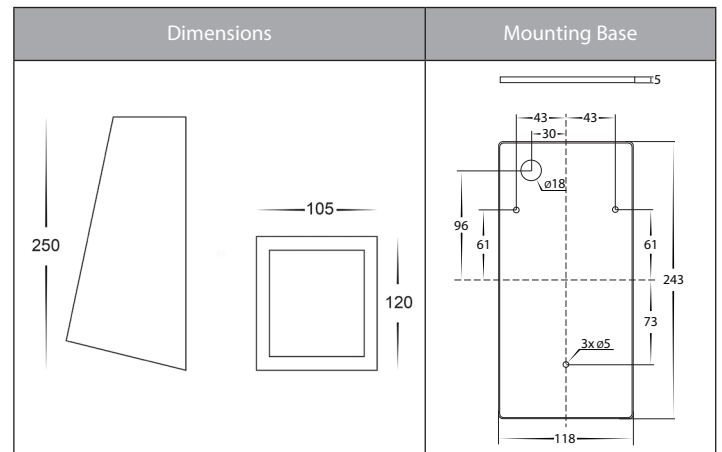

Optional Havit Compatible Accessories

Image	Part Number	Description
	HV9971	Stainless Steel Maintenance Kit - Kit includes rejuvenating paste + Spray for final protection coating