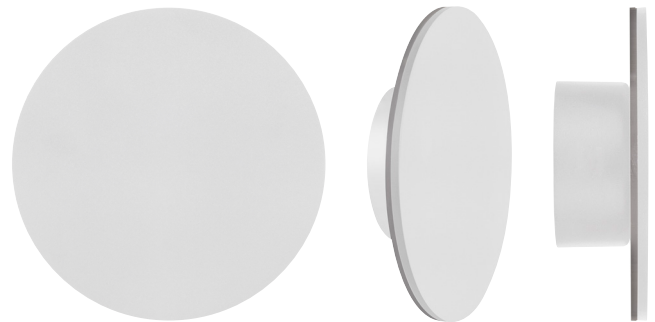

Halo Aluminium Wall Lights

Product Specifications

Name	Halo
Material	Aluminium
Colour	Poly Powder Coated Black or White
IP Rating	IP65
Installation Type	Wall - Surface Mounted
Lamp Base	Built in LED
Max Wattage	7w
Protection Class	240v - 1 (Earth Required)
	12v DC - 3 (No Earth Required)
Lamp Expectancy	<30,000hrs
Diffuser Type	Polycarbonate
CRI	CRI>80
IK Rating	IK10
Dimmable	Yes - Triac (240v Model Only)
Warranty	3 Years Replacement*

Optional Havit Compatible Accessories

Image	Part Number	Description
	HV9625	LED Dimmer - 300w Max

Product Ordering

Image	Part Number	Colour Temp	Lumens	Input Voltage	Beam Angle	Included LED	Barcode
	HV3591T-BLK	3000k 4000k 5500k	540lm 550lm 560lm	240v AC	180°	TRI Colour 7w Built in LED	9350418019318
	HV3591T-BLK-12V	3000k 4000k 5500k	540lm 550lm 560lm	12v DC	180°	TRI Colour 7w Built in LED	935041802949
	HV3591T-WHT	3000k 4000k 5500k	540lm 550lm 560lm	240v AC	180°	TRI Colour 7w Built in LED	9350418019325
	HV3591T-WHT-12V	3000k 4000k 5500k	540lm 550lm 560lm	12v DC	180°	TRI Colour 7w Built in LED	935041802950