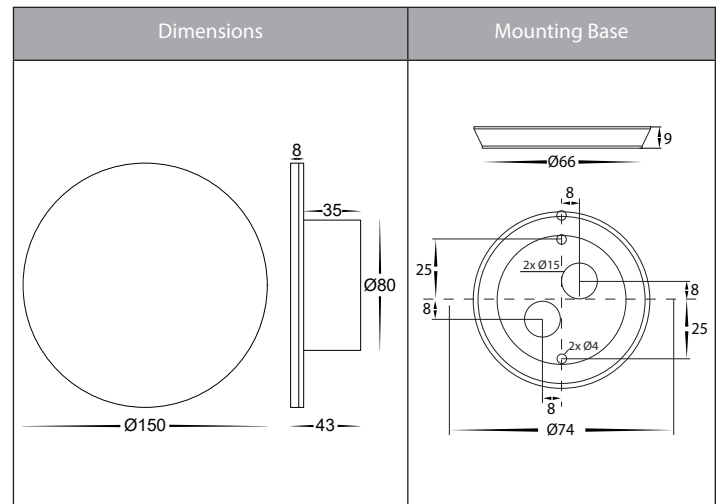

Optional Havit Compatible Accessories

Image	Part Number	Description
	HV9625	LED Dimmer - 300w Max

Product Ordering

Image	Part Number	Colour Temp	Lumens	Input Voltage	Beam Angle	Included LED	Barcode
	HV3591T-BLK	3000k 4000k 5500k	540lm 550lm 560lm	240v AC	180°	TRI Colour 7w Built in LED	9350418019318
	HV3591T-BLK-12V	3000k 4000k 5500k	540lm 550lm 560lm	12v DC	180°	TRI Colour 7w Built in LED	935041802949
	HV3591T-WHT	3000k 4000k 5500k	540lm 550lm 560lm	240v AC	180°	TRI Colour 7w Built in LED	9350418019325
	HV3591T-WHT-12V	3000k 4000k 5500k	540lm 550lm 560lm	12v DC	180°	TRI Colour 7w Built in LED	935041802950

*Items ordered after 01-01-2022