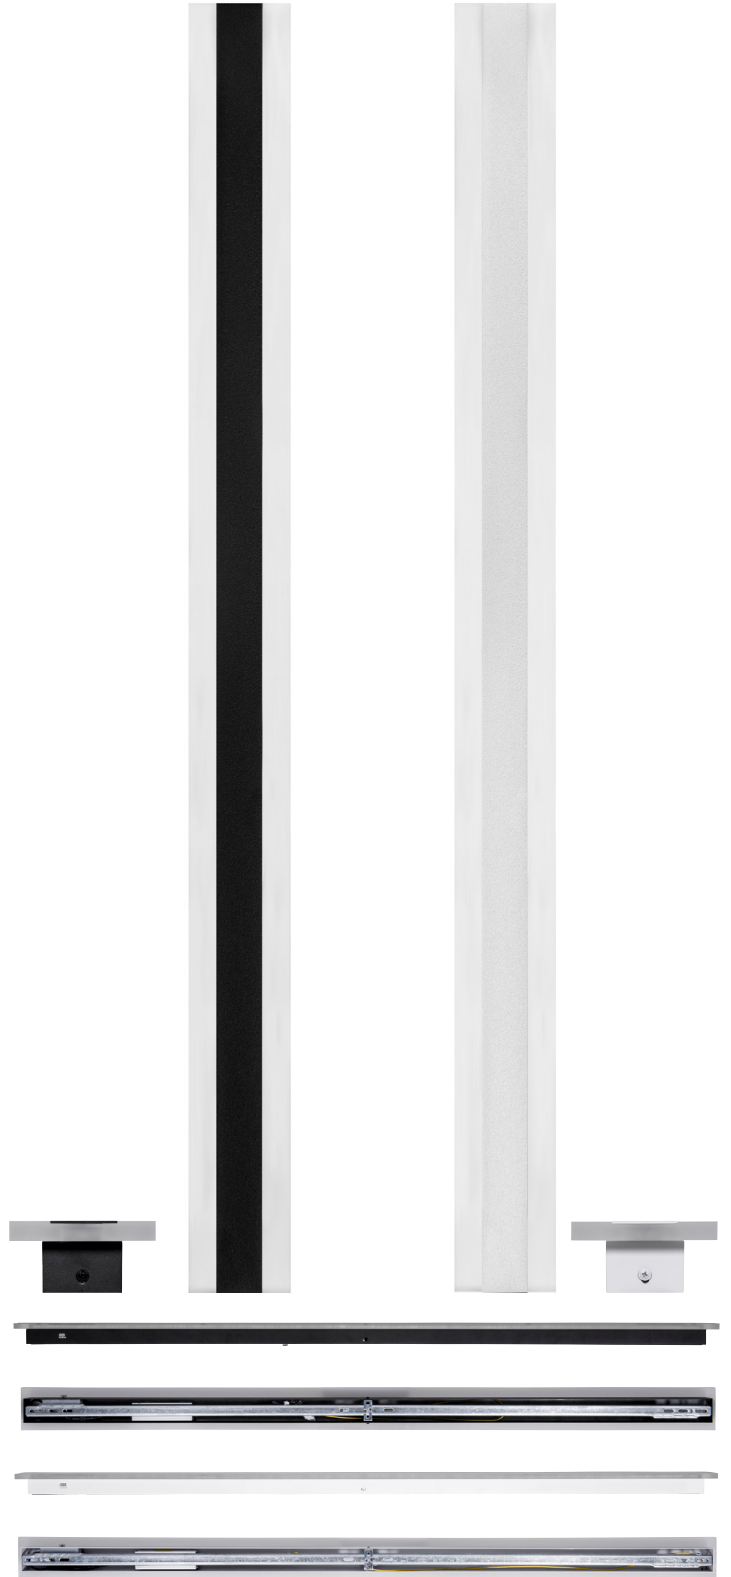

# Barline Aluminium 1500mm Wall Light

## Product Specifications

Name	Barline
Material	Aluminium + Perspex
Colour	Poly Powder Coated Black or White
IP Rating	IP65
Installation Type	Wall or Ceiling - Surface Mounted
Lamp Base	Built in LED
Protection Class	Class 1 (Requires Earth)
Max Wattage	1x 45w (3000k & 5500k = 22w   4000k = 45w)
Lamp Expectancy	<30,000hrs
Diffuser Type	Frosted Perspex
CRI	CRI>80
Dimmable	No
IK Rating	IK08
Warranty	3 Years Replacement*

## Product Ordering

Image	Part Number	Colour Temp	Lumens	Input Voltage	Beam Angle	Included LED	Barcode
	<b>HV3586T-BLK</b>	3000k 4000k 5500k	1380lm 2700lm 1495lm	240v AC	180°	<b>TRI Colour</b> 22w - 45w Built in LED	9350418026514
	<b>HV3586T-WHT</b>	3000k 4000k 5500k	1380lm 2700lm 1495lm	240v AC	180°	<b>TRI Colour</b> 22w - 45w Built in LED	9350418026521