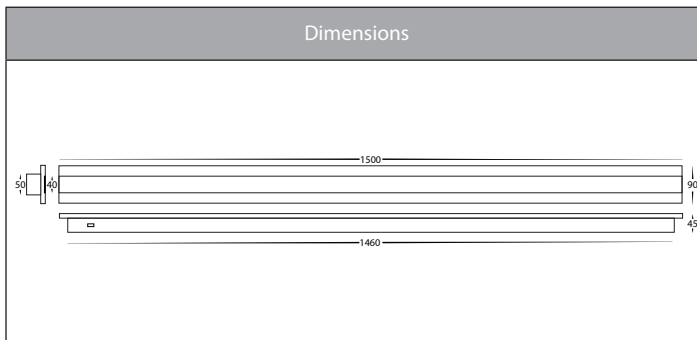

## Product Specifications

Name	Barline
Material	Aluminium + Perspex
Colour	Poly Powder Coated Black or White
IP Rating	IP65
Installation Type	Wall or Ceiling - Surface Mounted
Lamp Base	Built in LED
Protection Class	Class 1 (Requires Earth)
Max Wattage	1x 45w (3000k & 5500k = 22w   4000k = 45w)
Lamp Expectancy	<30,000hrs
Diffuser Type	Frosted Perspex
CRI	CRI>80
Dimmable	No
IK Rating	IK08
Warranty	3 Years Replacement*