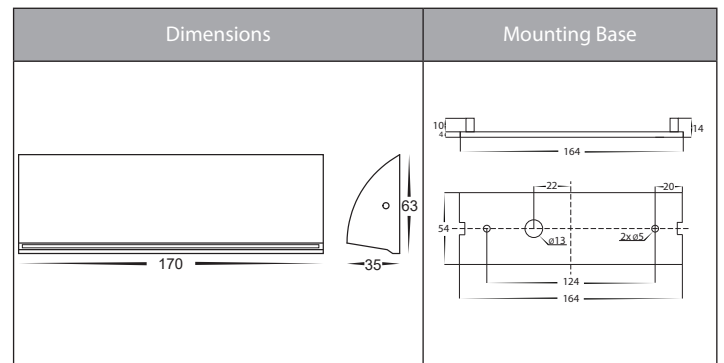

Product Ordering

Image	Part Number	Colour Temp	Lumens	Input Voltage	Beam Angle	Included LED	Barcode
	HV3271T-BLK-12V	3000k 4000k 5500k	350lm 360lm 370lm	12v DC	120°	TRI Colour 6w Built in LED	9350418014672
	HV3271T-WHT-12V	3000k 4000k 5500k	350lm 360lm 370lm	12v DC	120°	TRI Colour 6w Built in LED	9350418014733
	HV3271T-SLV-12V	3000k 4000k 5500k	350lm 360lm 370lm	12v DC	120°	TRI Colour 6w Built in LED	9350418014702

*Items ordered after 01-01-2022