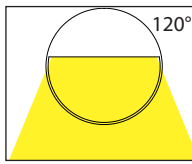

Fino Aluminium Wall or Step Lights

Product Specifications

Name	Fino
Material	Aluminium
Colour	Poly Powder Coated Black or White
IP Rating	IP54
IK Rating	IK08
Installation Type	Wall - Surface Mounted
Lamp Base	Built in LED
Protection Class	3 (No Earth Required)
Max Wattage	3w
Lamp Expectancy	<30,000hrs
Diffuser Type	Opal Polycarbonate
CRI	CRI>80
Dimmable	No
Warranty	3 Years Replacement*