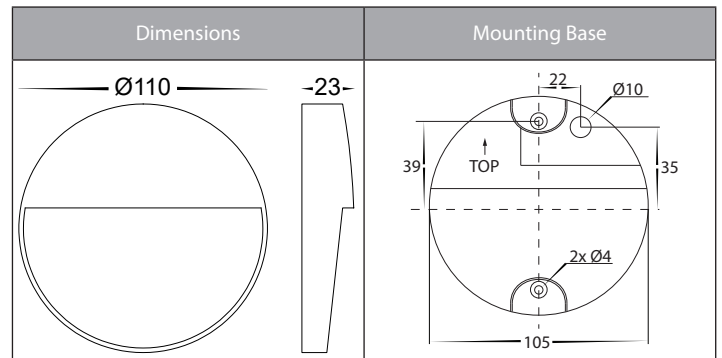

Optional Havit Compatible Accessories

Image	Part Number	Description
	12v DC LED Drivers	See Catalogue or Website for full range of 12v DC LED Drivers
	HV9911	Small IP67 Weatherproof Connector
	HV9912	Medium IP67 Weatherproof Connector
	HV9913	Large IP67 Weatherproof Connector