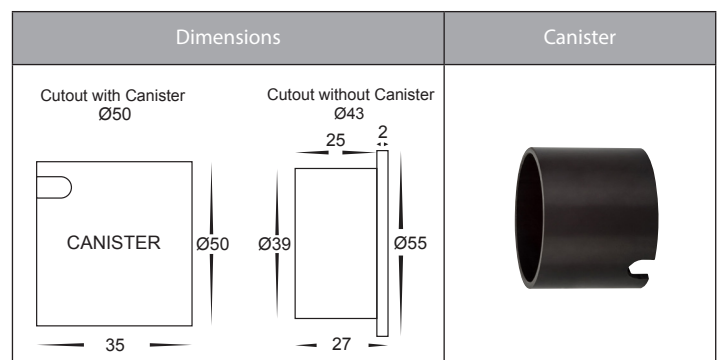

Aluminium White

Product Ordering

Image	Part Number	Colour Temp	Lumens	Input Voltage	Beam Angle	Included LED	Barcode
	HV3206W-SS316	3000k	55lm	12v DC	40°	1w Built in LED	9350418007704
	HV3206N-SS316	4000k	57lm	12v DC	40°	1w Built in LED	9350418018366
	HV3206C-SS316	5500k	60lm	12v DC	40°	1w Built in LED	9350418007698
	HV3206W-BLK	3000k	55lm	12v DC	40°	1w Built in LED	9350418008183
	HV3206N-BLK	4000k	57lm	12v DC	40°	1w Built in LED	9350418018267
	HV3206C-BLK	5500k	60lm	12v DC	40°	1w Built in LED	9350418009326
	HV3206W-WHT	3000k	55lm	12v DC	40°	1w Built in LED	9350418007728
	HV3206N-WHT	4000k	57lm	12v DC	40°	1w Built in LED	9350418018274
	HV3206C-WHT	5500k	60lm	12v DC	40°	1w Built in LED	9350418007711

*Items ordered after 01-01-2022