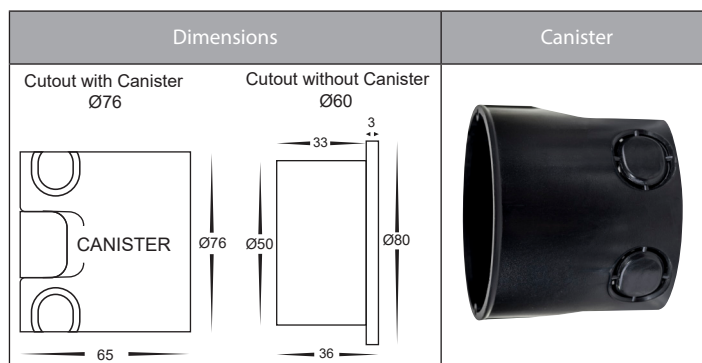

Product Ordering

Image	Part Number	Colour Temp	Lumens	Input Voltage	Beam Angle	Included LED	Barcode
	HV3205W-SS316	3000k	180lm	12v DC	40°	3w Built in LED	9350418003386
	HV3205N-SS316	4000k	185lm	12v DC	40°	3w Built in LED	9350418018342
	HV3205C-SS316	5500k	190lm	12v DC	40°	3w Built in LED	9350418003379
	HV3205W-BLK	3000k	180lm	12v DC	40°	3w Built in LED	9350418009296
	HV3205N-BLK	4000k	185lm	12v DC	40°	3w Built in LED	9350418018229
	HV3205C-BLK	5500k	190lm	12v DC	40°	3w Built in LED	9350418009289
	HV3205W-WHT	3000k	180lm	12v DC	40°	3w Built in LED	9350418003423
	HV3205N-WHT	4000k	185lm	12v DC	40°	3w Built in LED	9350418018236
	HV3205C-WHT	5500k	190lm	12v DC	40°	3w Built in LED	9350418003416

*Items ordered after 01-01-2022