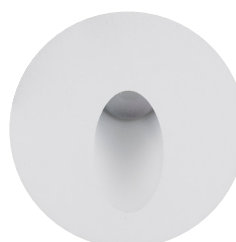

# Reces 316 Stainless Steel or Aluminium Recessed Wall or Step Lights

## Product Specifications

Name	Reces
Material	316 Stainless Steel or Aluminium
Colour	Stainless Steel, Poly Powder Coated Black or White
Cut Out	With Canister = Ø76mm
	Without Canister = Ø60mm
IP Rating	IP67
IK Rating	IK10
Installation Type	Wall - Recessed
Cable Length	300mm
Lamp Base	Built in LED
Max Wattage	3w
Protection Class	3 (No Earth Required)
Lamp Expectancy	<30,000hrs
CRI	CRI>80
Dimmable	No
Warranty	3 Years Replacement*

316 Stainless Steel

Aluminium Black

Aluminium White