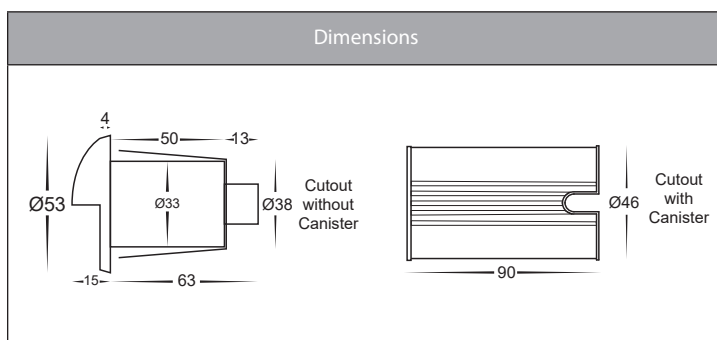

Optional Havit Compatible Accessories

Image	Part Number	Description
	HV9971	Stainless Steel Maintenance Kit - Kit includes rejuvenating paste + Spray for final protection coating
		See Catalogue or Website for full range of 12v DC LED Drivers
	HV9911	Small IP67 Weatherproof Connector
	HV9912	Medium IP67 Weatherproof Connector
	HV9913	Large IP67 Weatherproof Connector