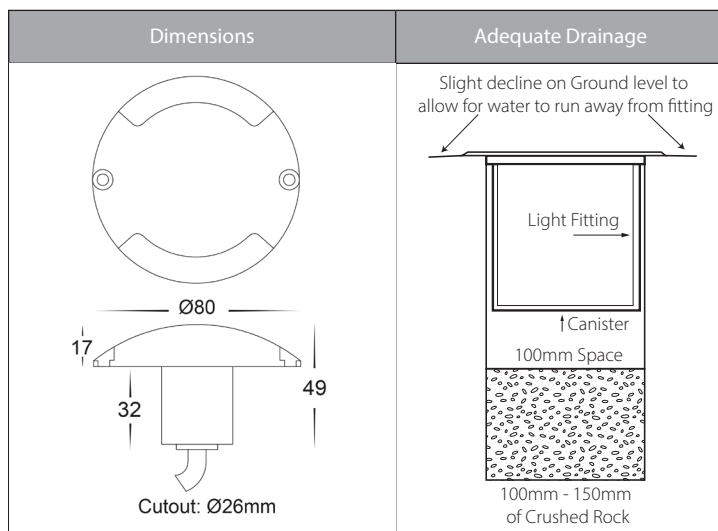

## Product Specifications

Name	Dome
Material	Aluminium + Polycarbonate body
Colour	Silver or Poly Powder Coated Black
Cut Out	26mm
IP Rating	IP65
IK Rating	IK08
Installation Type	Ground - Recessed
Cable Length	300mm
Lamp Base	Built in LED
Max Wattage	3w
Protection Class	3 (No Earth Required)
Lamp Expectancy	<30,000hrs
Diffuser Type	Plastic
CRI	CRI>80
Dimmable	No
Warranty	3 Years Replacement*

## Product Ordering

Image	Part Number	Colour Temp	Lumens	Input Voltage	Beam Angle	Included LED	Barcode
	<b>HV2872W-BLK</b>	3000k	2x 180lm	12v DC	120°	2x 3w Built in LED	9350418012418
	<b>HV2872C-BLK</b>	5500k	2x 190lm	12v DC	120°	2x 3w Built in LED	9350418012401
	<b>HV2872W-SLV</b>	3000k	2x 180lm	12v DC	120°	2x 3w Built in LED	9350418012395
	<b>HV2872C-SLV</b>	5500k	2x 190lm	12v DC	120°	2x 3w Built in LED	9350418012388